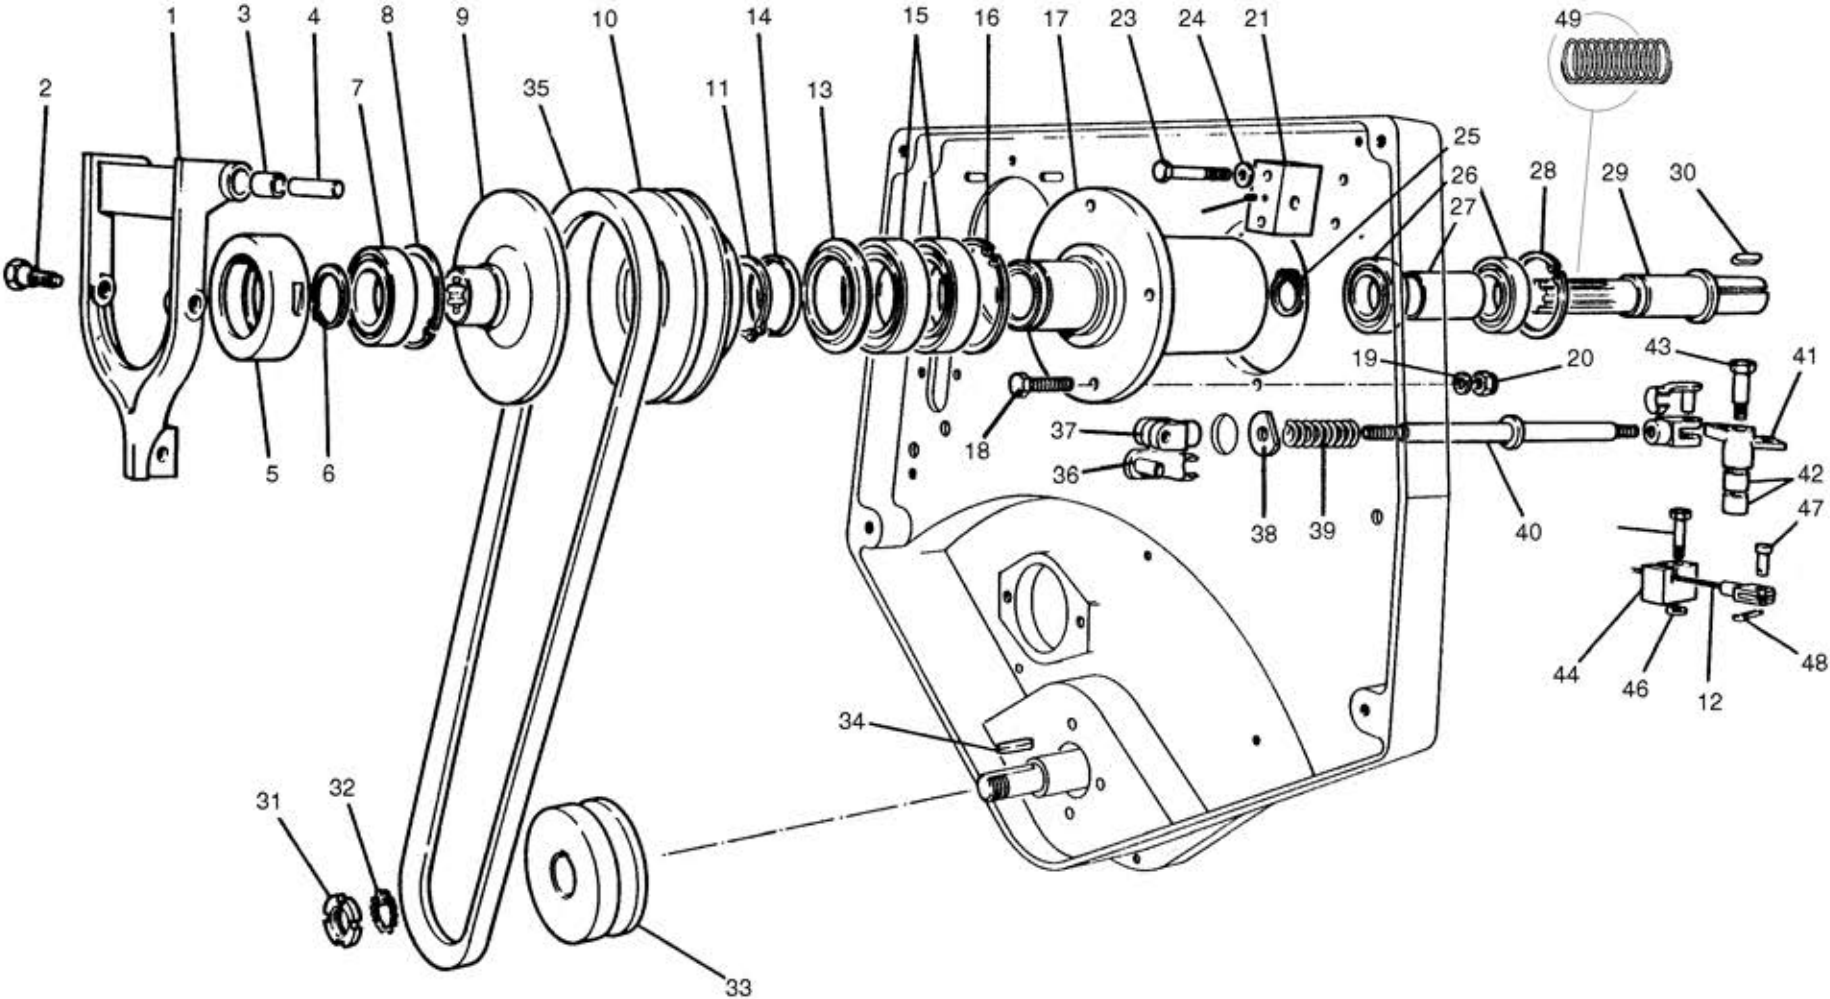

Drum

Drum Support

Main Drive and Brake Assembly

Main Drive and Brake Assembly

Vibrator Clutch Assembly

Engine Drive and Hydraulic Motor

1-71 Water Tank and Main Frame Fittings

**Lister, Honda and Common
Parts Only**

Hatz Only

MBR Water Tank and Main Frame Fittings

Steering Arm Control

Hydraulics