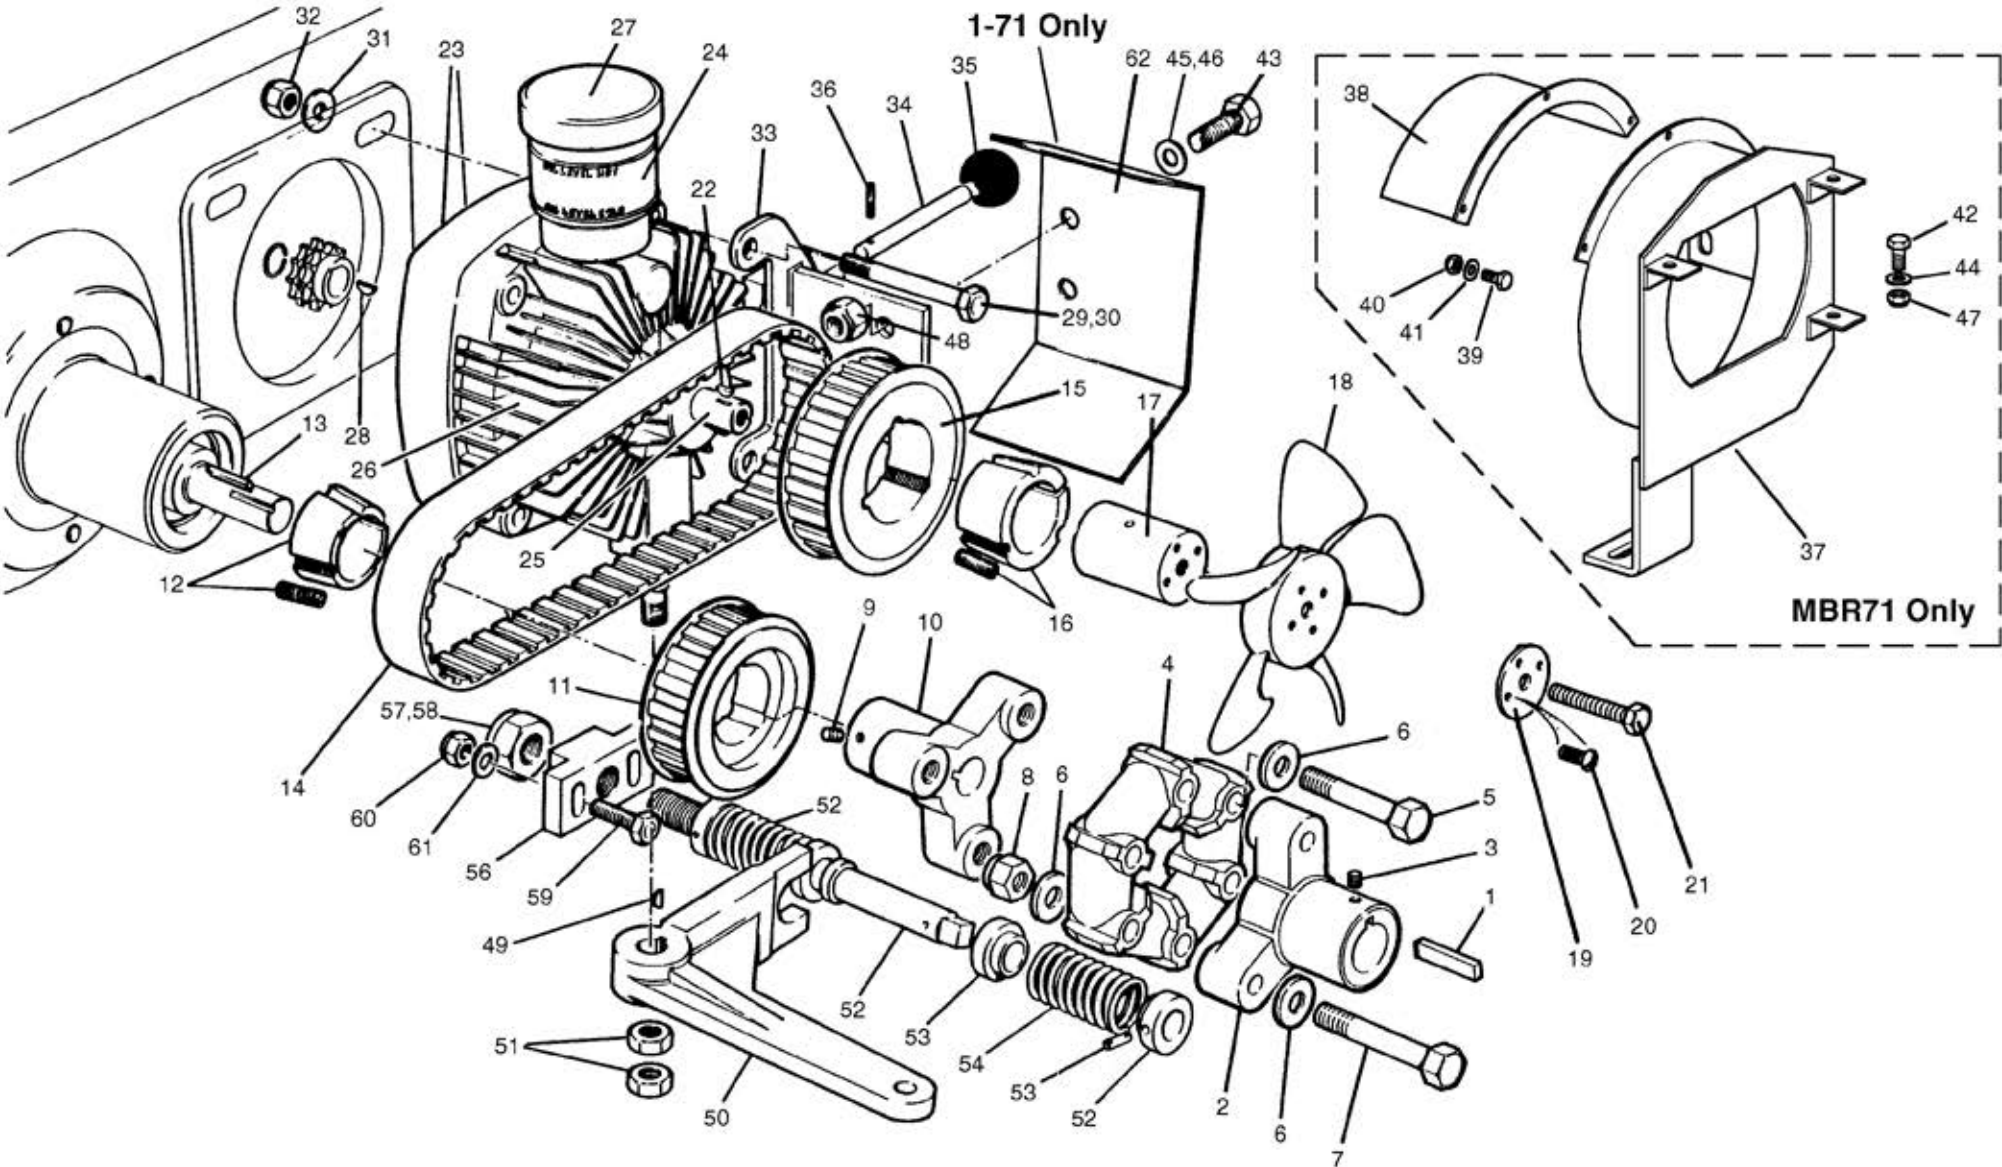

Drum

Drum Support

Main Drive and Brake Assembly

Main Drive and Brake Assembly

Vibrator Clutch Assembly

Engine Drive and Hydraulic Motor

1-71 Water Tank and Main Frame Fittings

**Lister, Honda and Common
Parts Only**

Hatz Only

MBR Water Tank and Main Frame Fittings

Steering Arm Control

Hydraulics