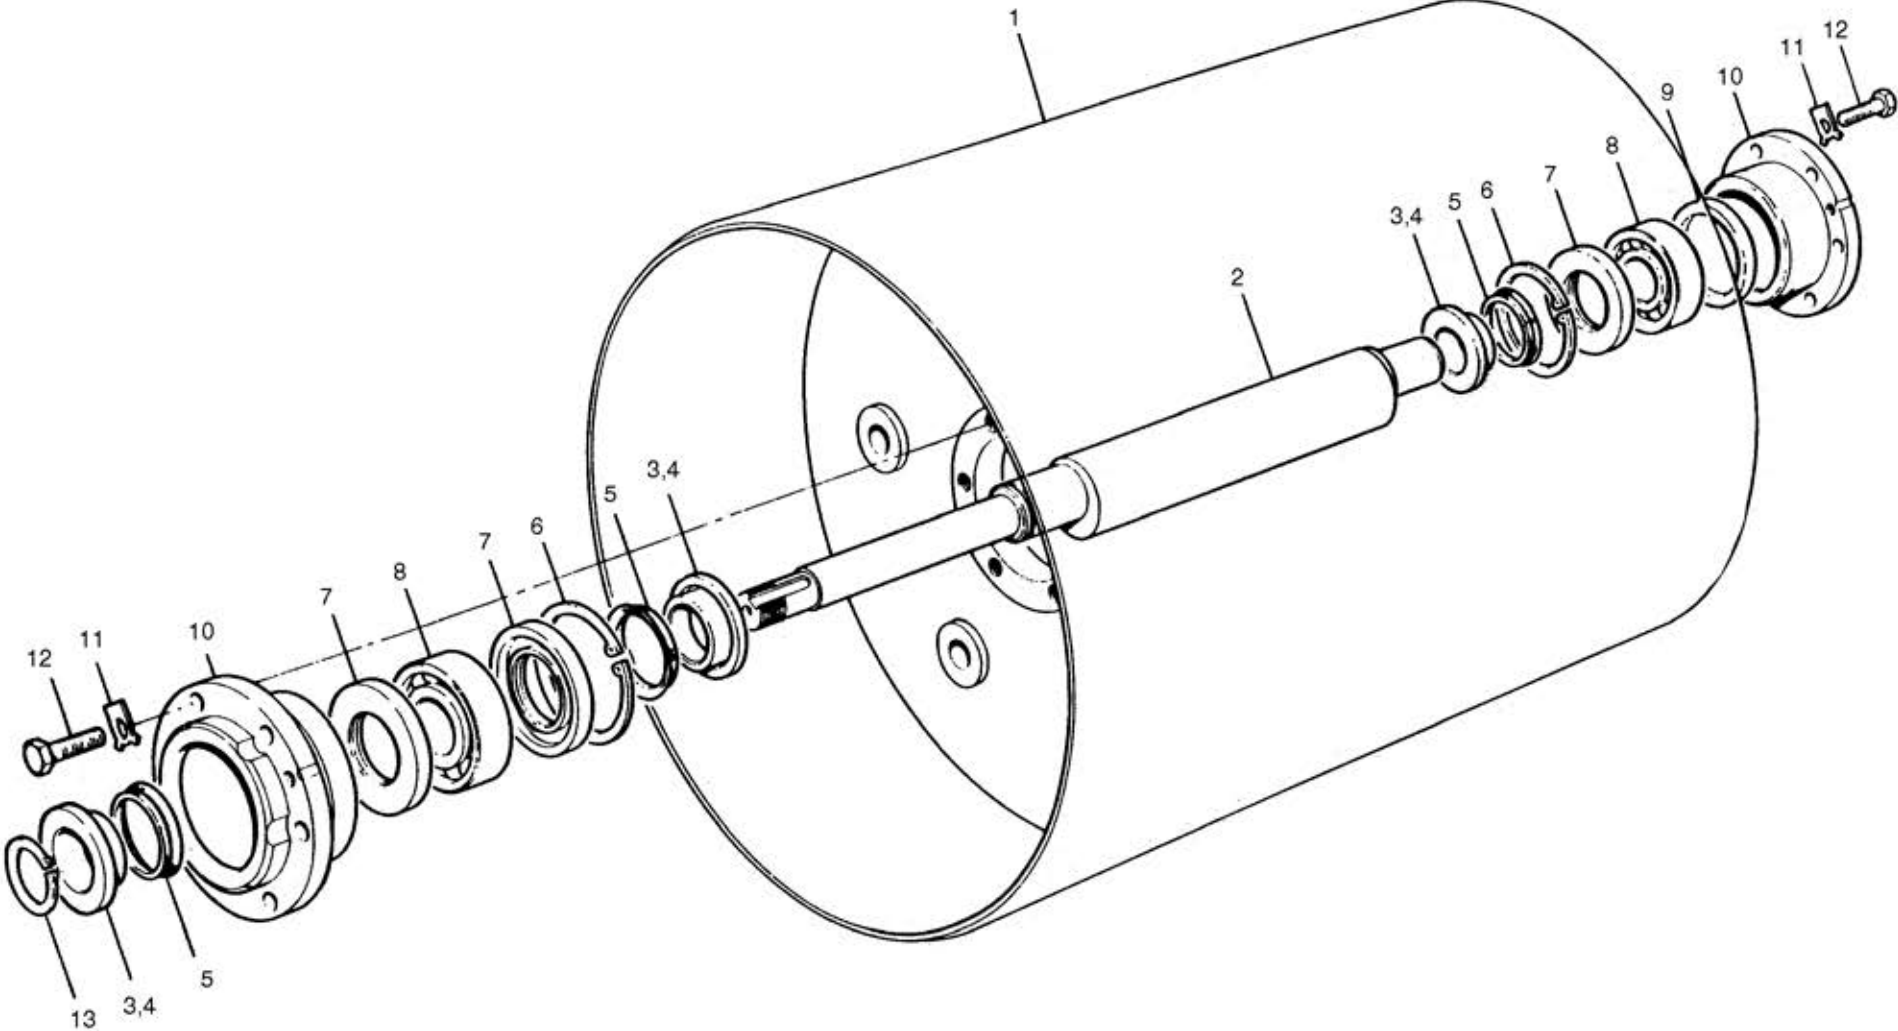

Drum

Drum Support

Main Drive and Brake Assembly

Main Drive and Brake Assembly

Vibrator Clutch Assembly

Engine Drive and Hydraulic Motor

1-71 Water Tank and Main Frame Fittings

**Lister, Honda and Common
Parts Only**

Hatz Only

MBR Water Tank and Main Frame Fittings

Steering Arm Control

Hydraulics