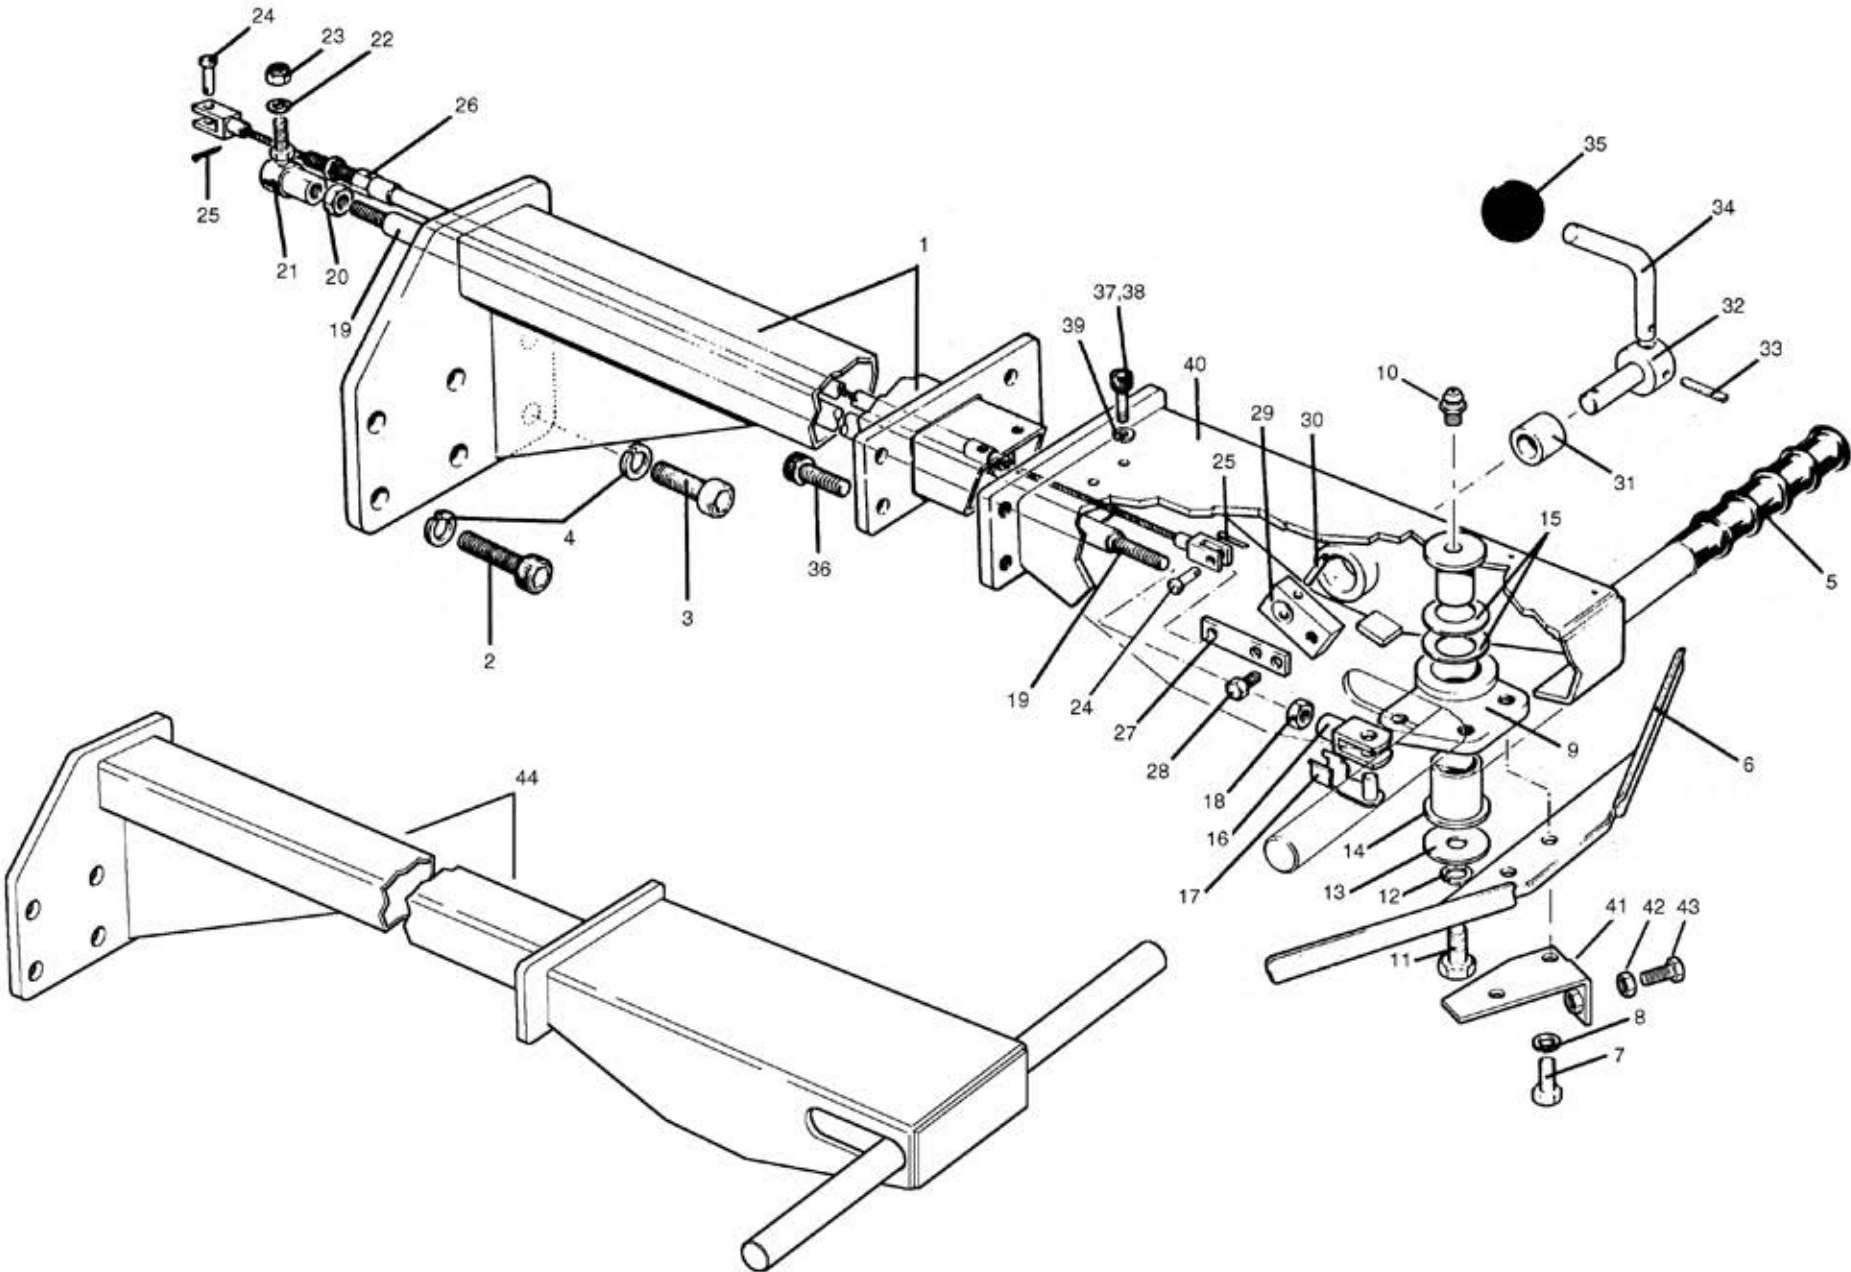

Drum

Drum Support

Main Drive and Brake Assembly

Main Drive and Brake Assembly

Vibrator Clutch Assembly

Engine Drive and Hydraulic Motor

1-71 Water Tank and Main Frame Fittings

**Lister, Honda and Common
Parts Only**

Hatz Only

MBR Water Tank and Main Frame Fittings

Steering Arm Control

Hydraulics