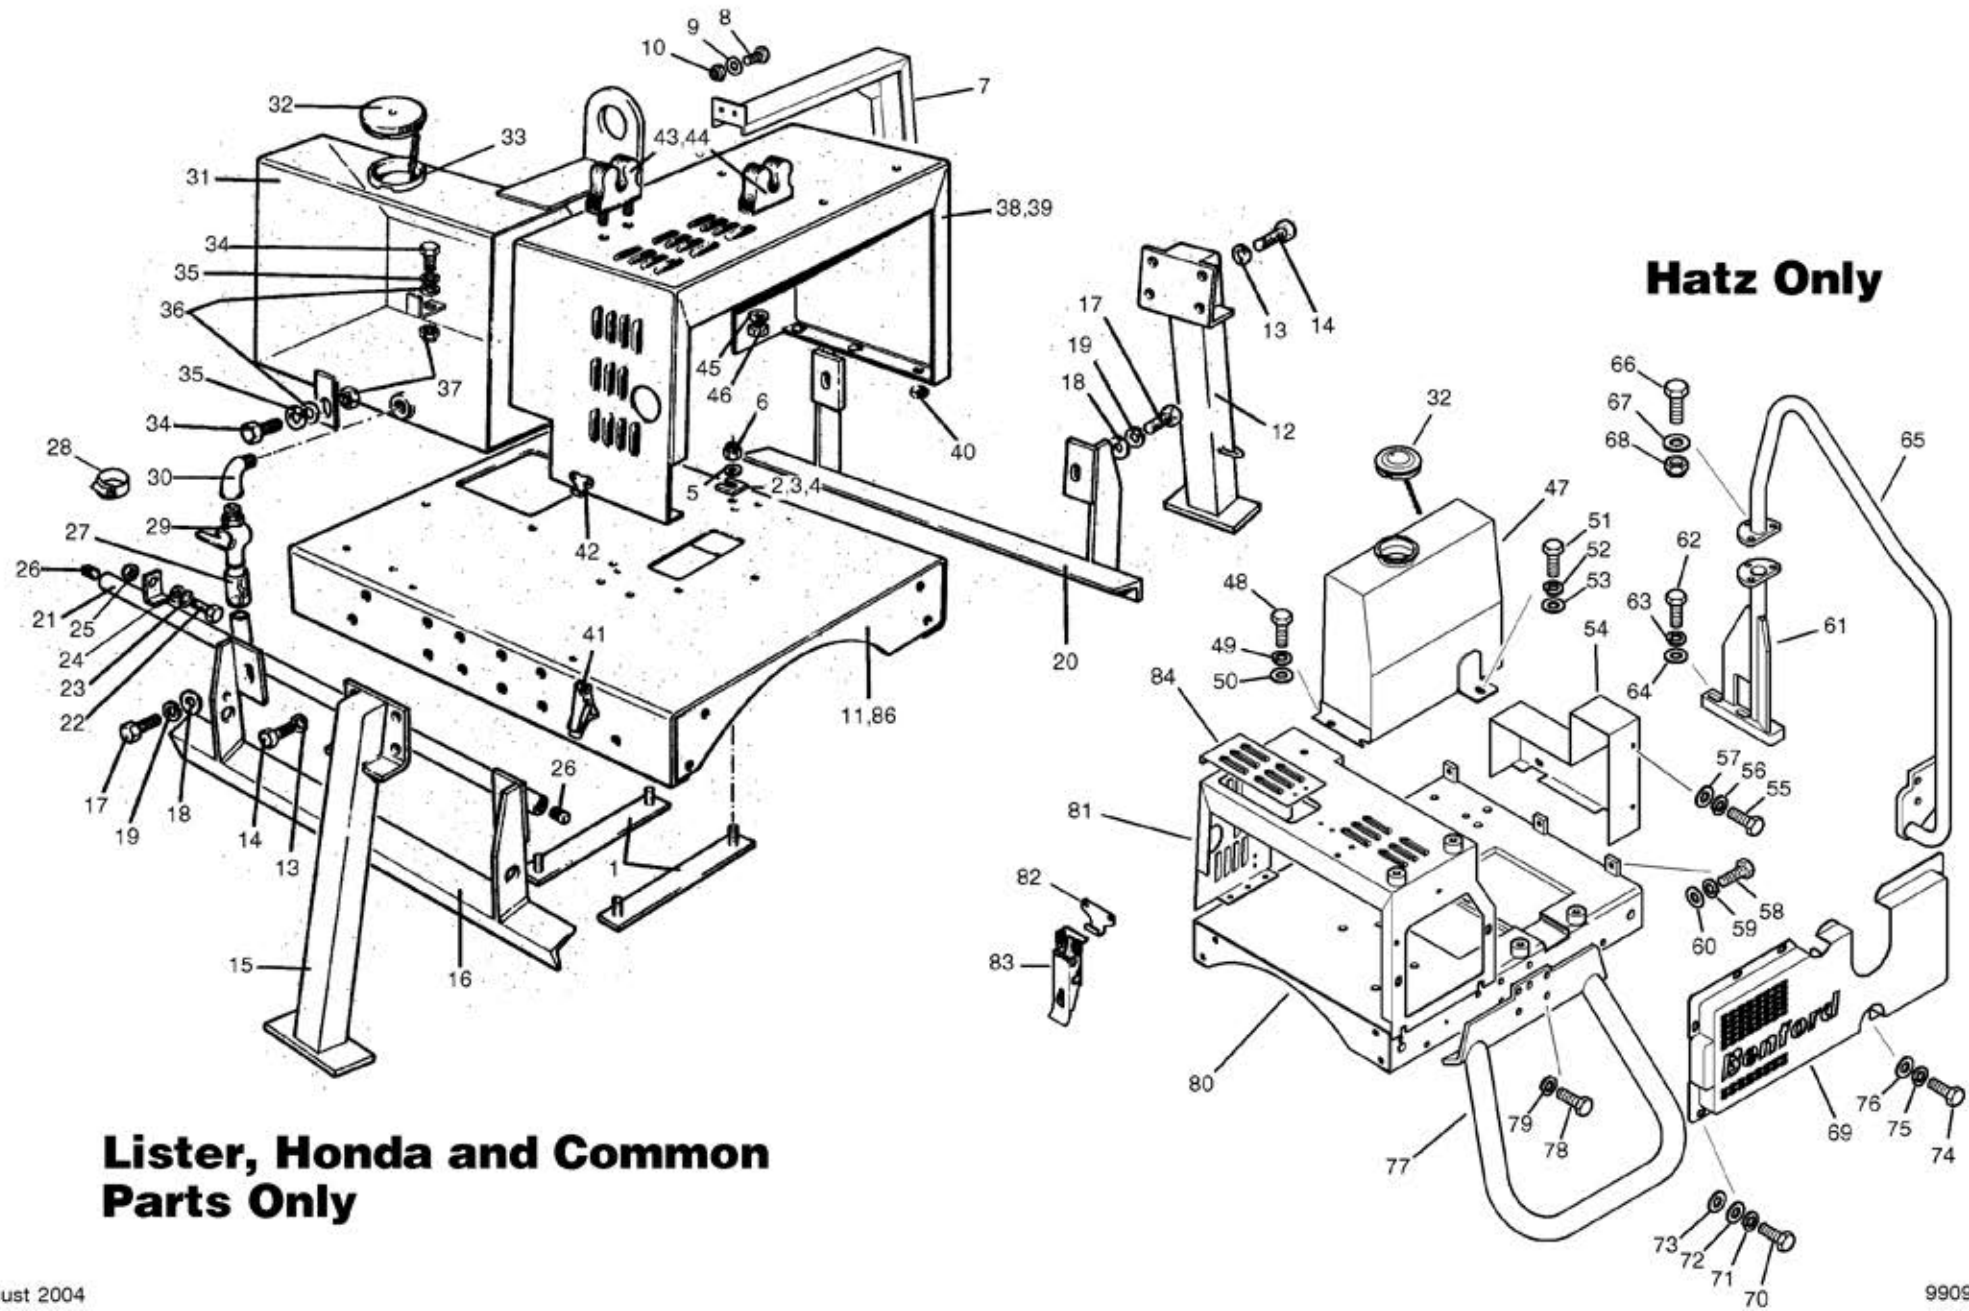

Drum

Drum Support

Main Drive and Brake Assembly

Main Drive and Brake Assembly

Vibrator Clutch Assembly

Engine Drive and Hydraulic Motor

1-71 Water Tank and Main Frame Fittings

**Lister, Honda and Common
Parts Only**

Hatz Only

MBR Water Tank and Main Frame Fittings

Steering Arm Control

Hydraulics