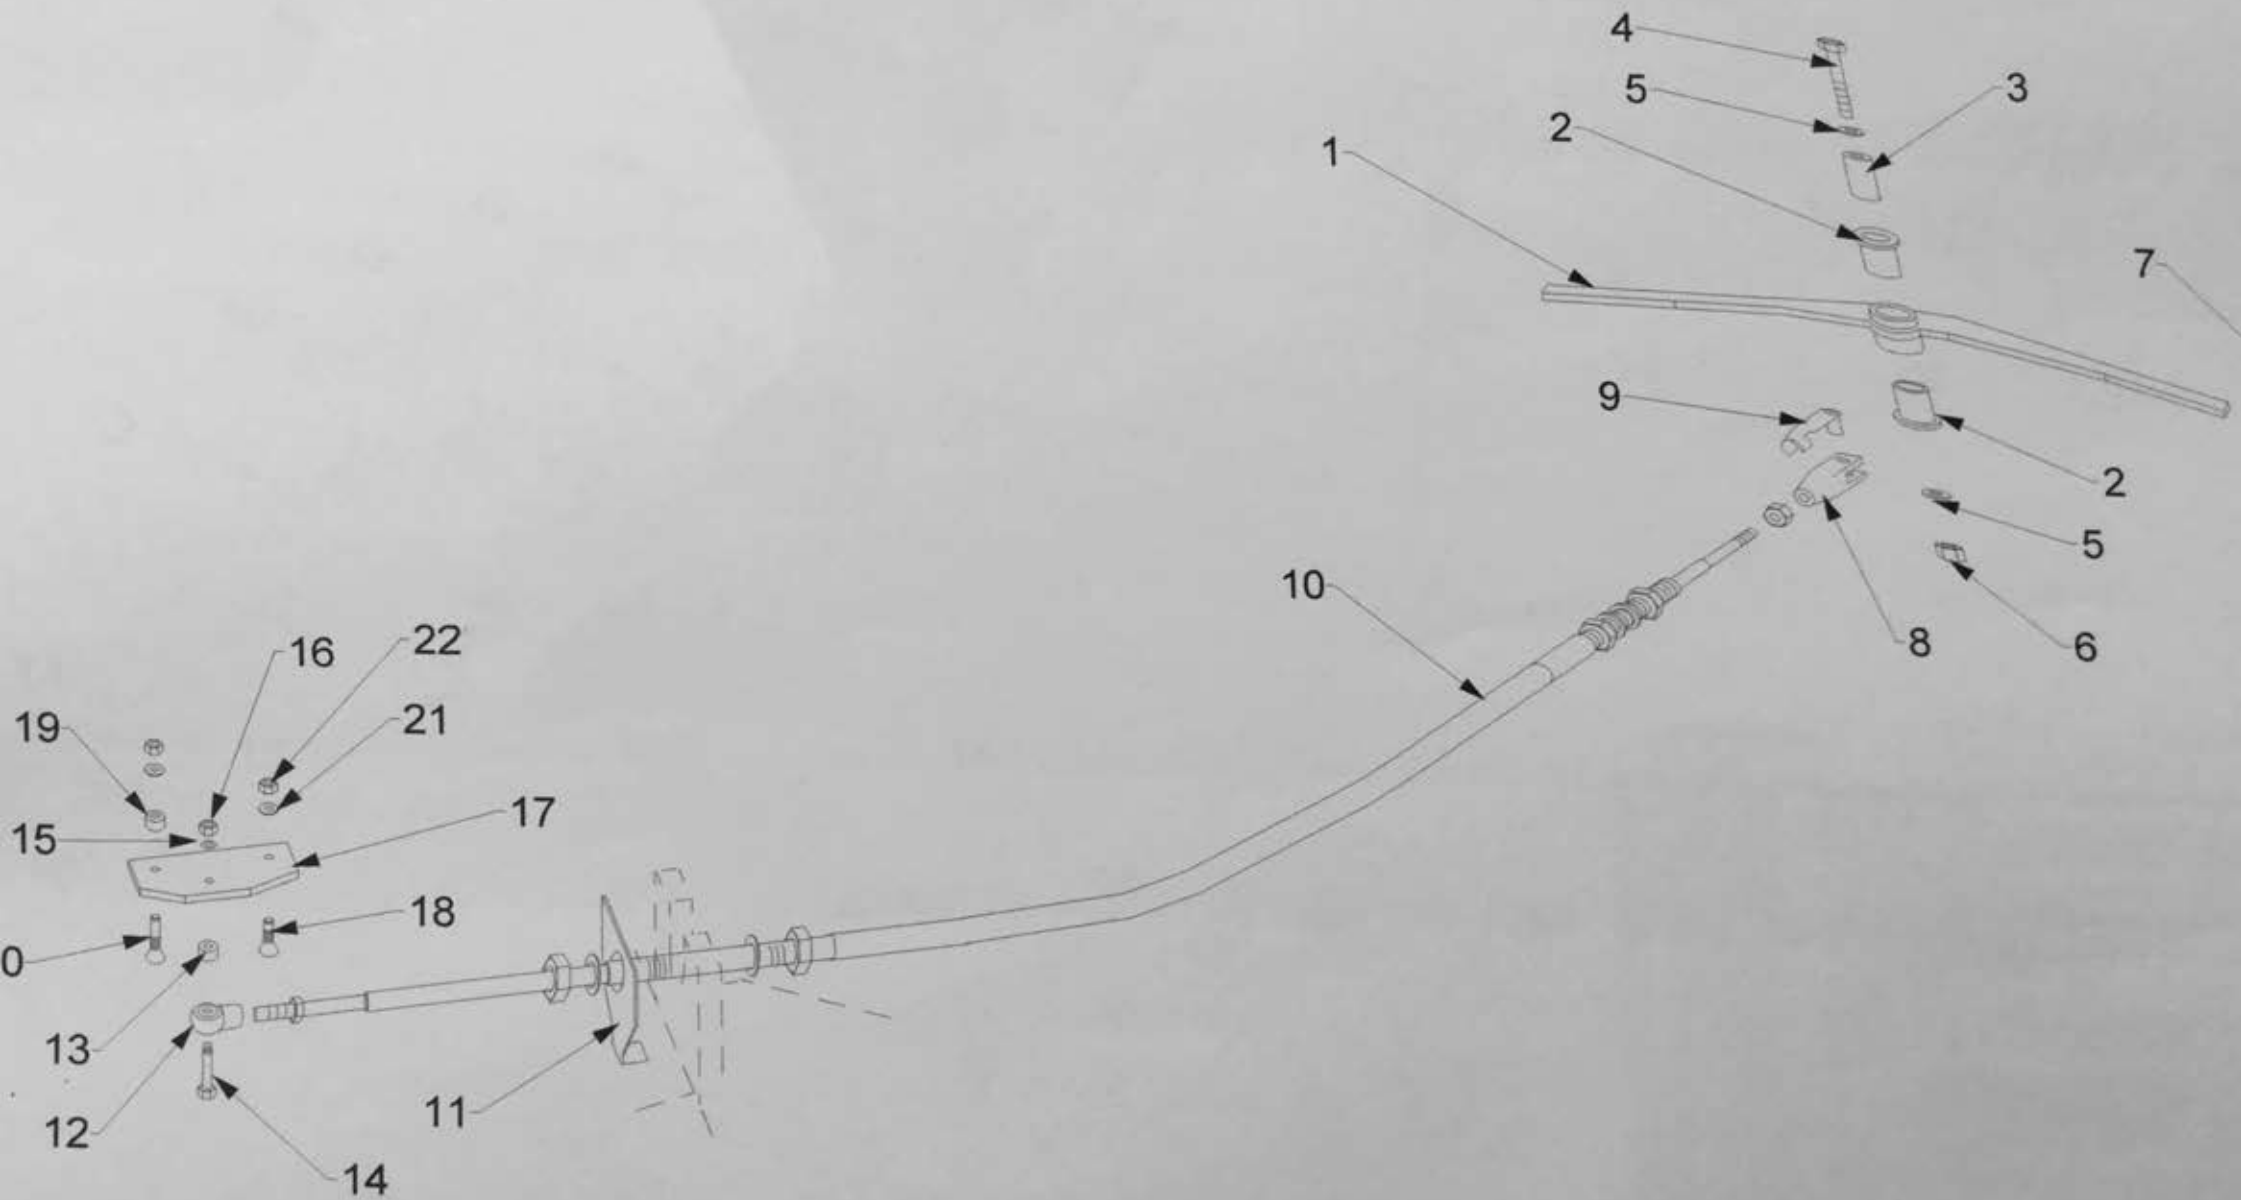

Item	Part No.	Description
1	11071302	LEVER FWR/REV
2	90120002	BUSH
3	11071303	SPACER
4	90302040	BOLT M10 X 90
5	91601005	WASHER M10 PLAIN
6	90503005	NYLOC NUT M10
7	91903002	SLEEVE
8	90701003	CLEVIS M8
9	90701004	SPRING PIN M8
10	11071308	CABLE FWR/REV
11	11071333	CABLE RETAINER
12	90702005	BALL JOINT M8
13	11055105	SPACER
14	90401068	SCREW M8 X 40
15	91601004	WASHER M8 PLAIN
16	90503004	NYLOC NUT M8
17	11071307	SWASH LEVER EXTENSION
18	90403001	SCREW M8 X 25 C'SUNK
19	11055105	SPACER
20	90403003	SCREW M8 X 35 C'SUNK
21	91601004	WASHER M8 PLAIN
22	90503004	NYLOC NUT M8