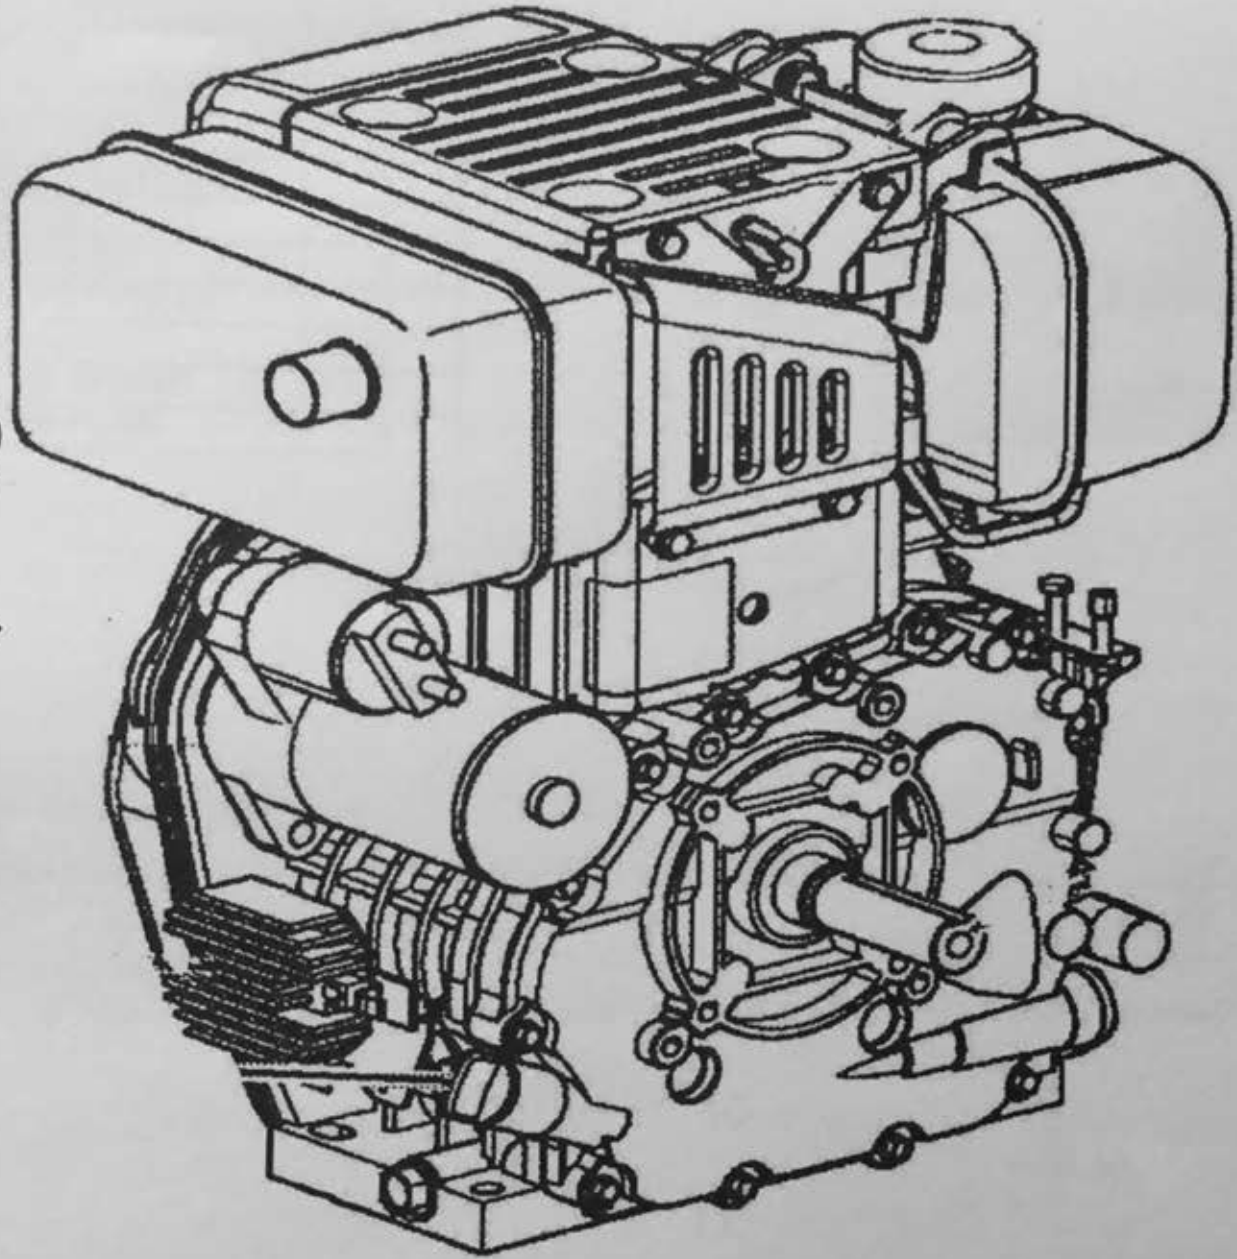

Item	Part No.	Description
1	11071354	EXHAUST DEFLECTOR
2	91401013	DRAIN TAP