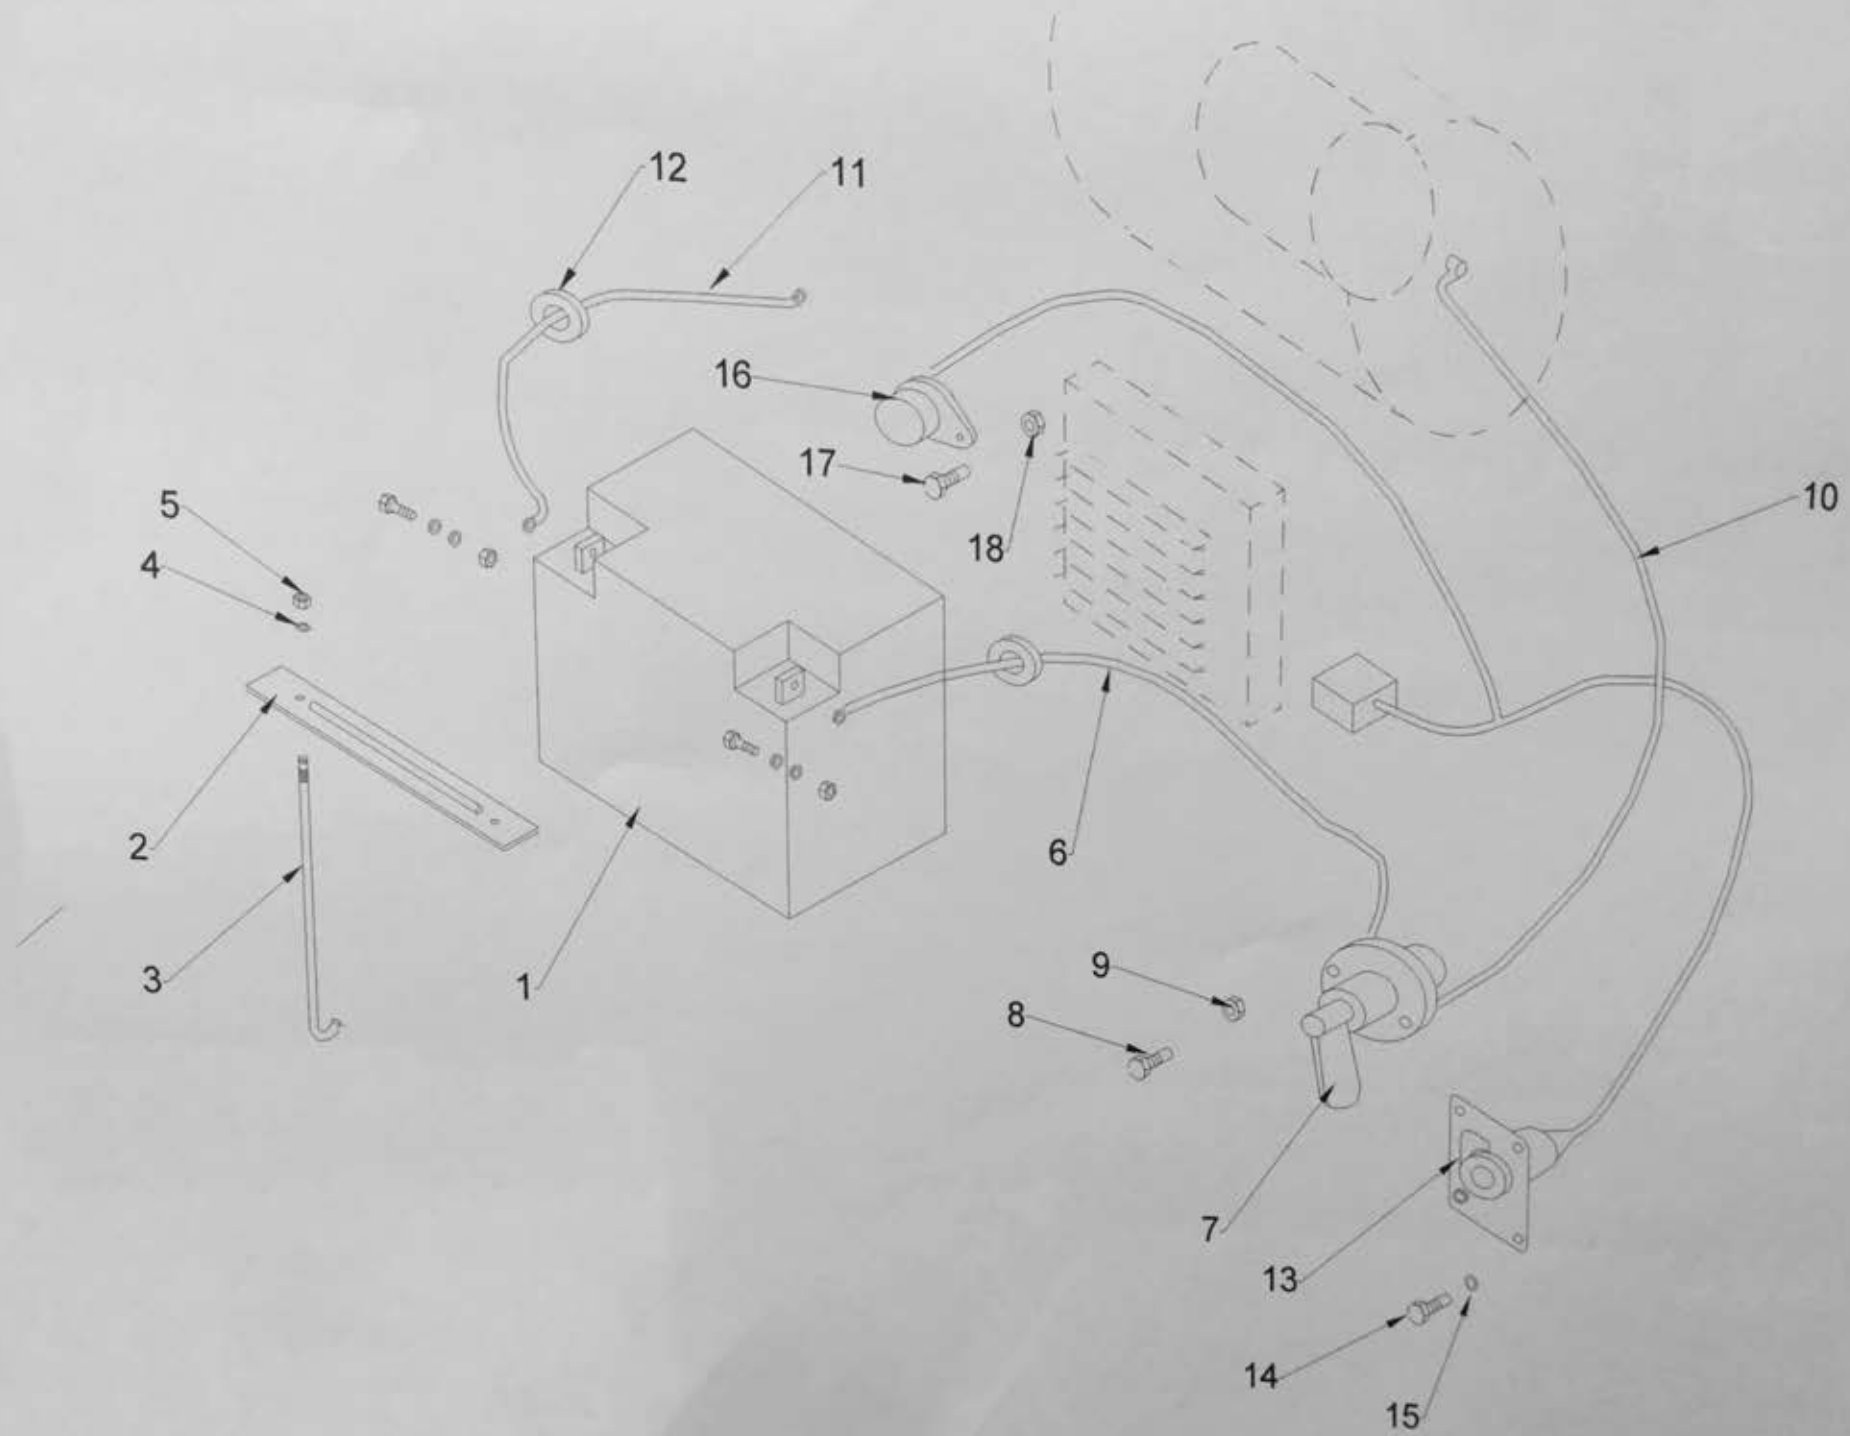

Item	Part No.	Description
1	92601003	BATTERY
2	11071338	BATTERY CLAMP
3	11071324	BATTERY CLAMP ROD
4	91601003	WASHER M6 PLAIN
5	90503003	NUT M6 NYLOC
6	92603030	BATTERY CABLE +VE
7	92602018	BATTERY ISOLATOR SWITCH
8	90401030	SCREW M6 X 25
9	90503003	NUT M6 NYLOC
10	92603031	BATTERY CABLE +VE
11	92603029	BATTERY CABLE -VE
12	92602017	GROMMET
13	96202016	START SWITCH & HARNESS ASSY
14	90401040	SCREW M6 X 16
15	91601003	WASHER M6 PLAIN
16	92602011	BUZZER
17	90401030	SCREW M6 X 25
18	90503003	NUT M6 NYLOC