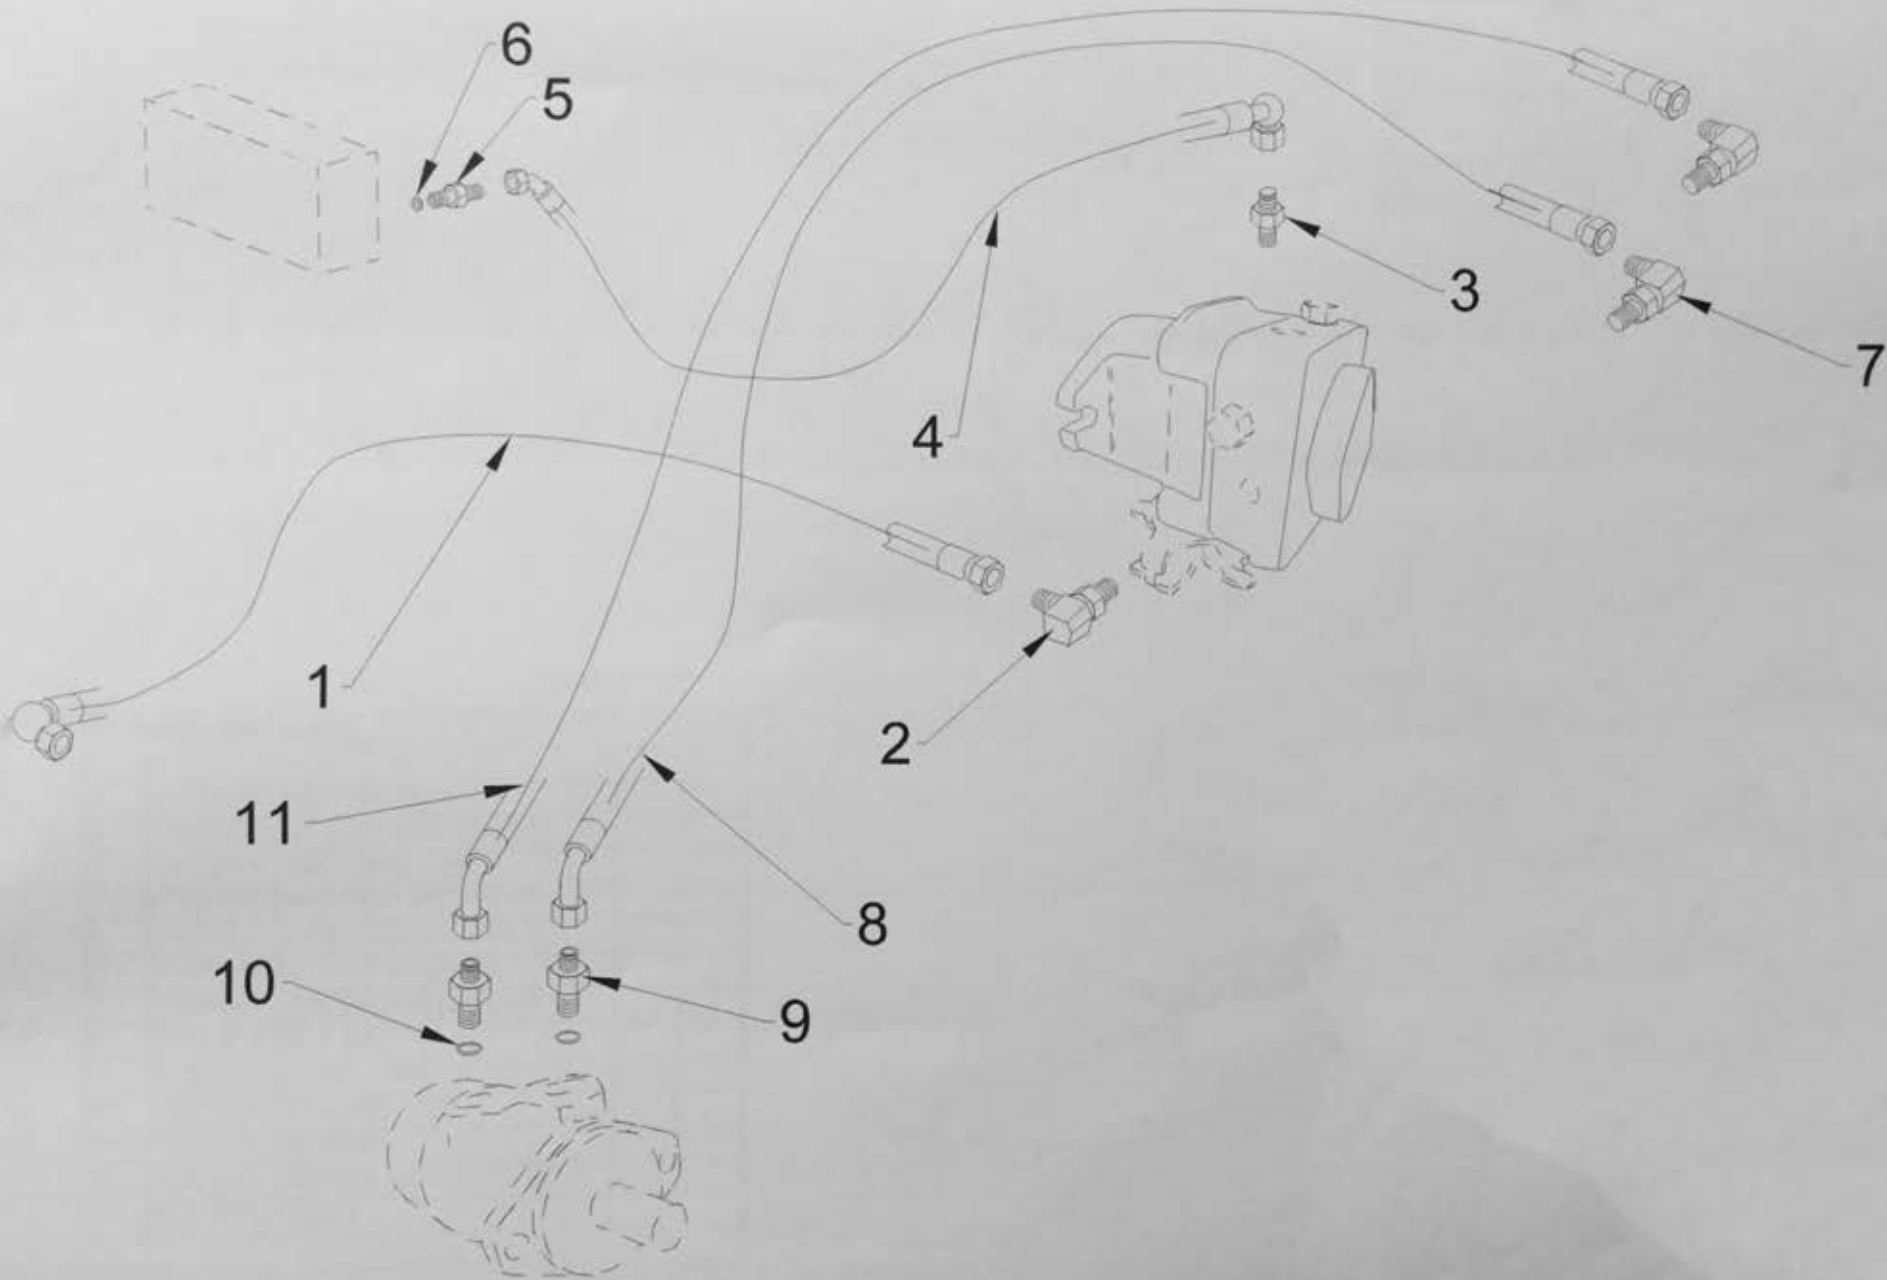

Item	Part No.	Description
1	93101046	HOSE CHARGE SUCTION
2	91202104	9/16"UN / 3/8"BSP ADJ ELBOW
3	91202107	9/16"UN / 3/8"BSP M/M ADAPTOR
4	93101047	HOSE CHARGE RETURN
5	91202066	3/8"BSP M/M ADAPTOR
6	91202054	SEAL 3/8"BSP
7	91202105	3/4" UN / 3/8"BSP ADJ ELBOW
8	93101048	HOSE PUMP - MOTOR FWD
9	91202050	1/2" / 3/8"BSP M/M ADAPTOR
10	91202002	SEAL 1/2"BSP
11	93101049	HOSE PUMP - MOTOR REV