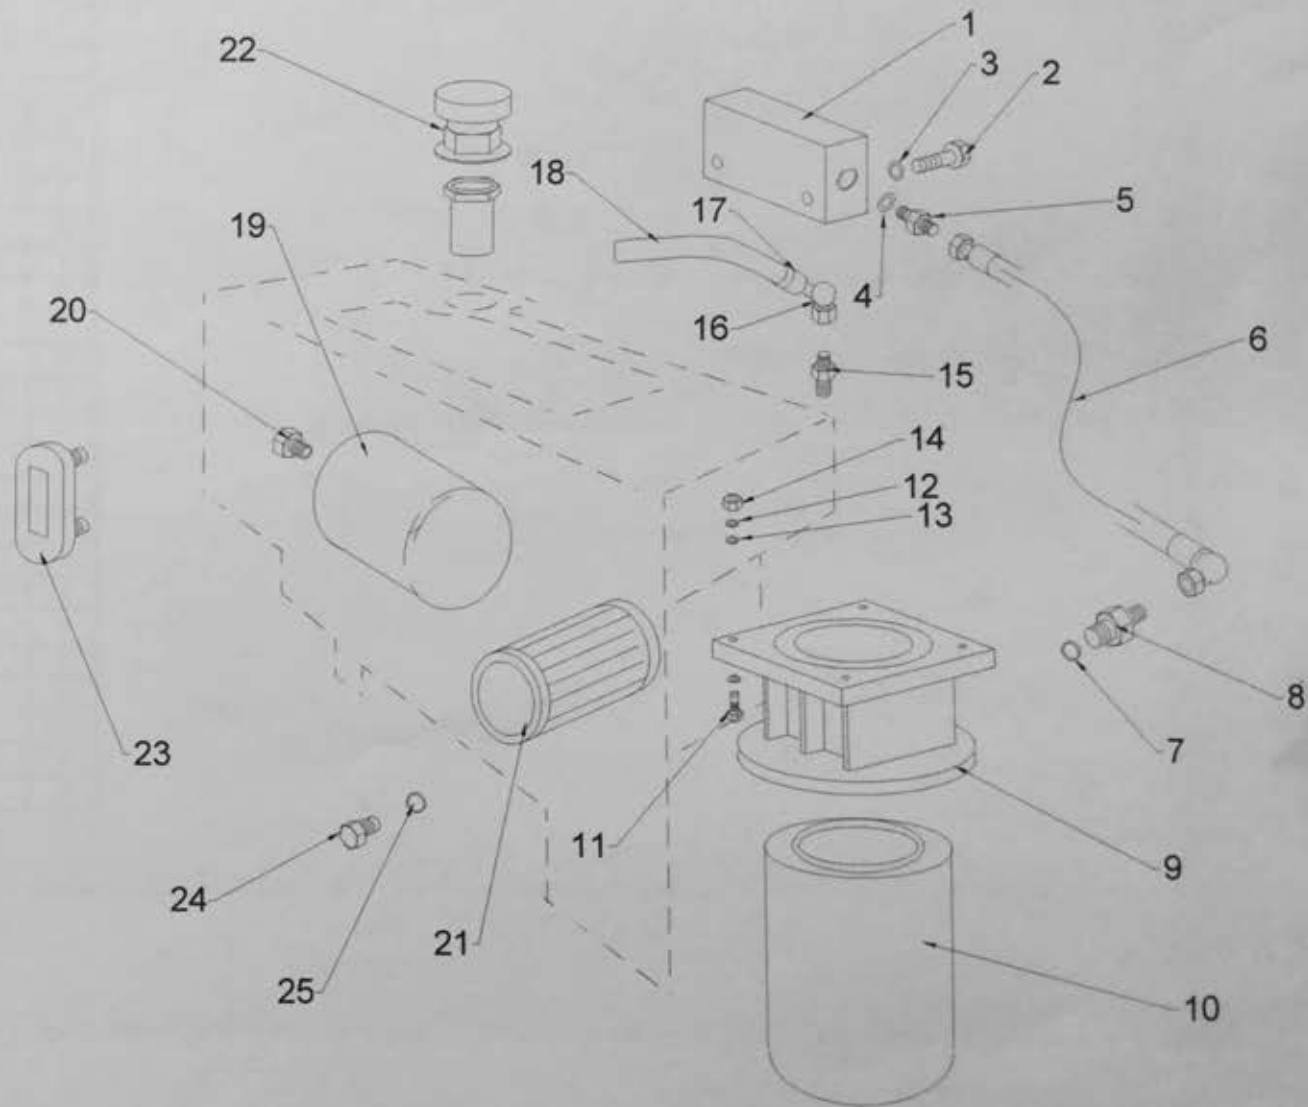

Item	Part No.	Description
1	92301002	BELLHOUSING
2	90401065	SCREW M8 X 25
3	91602004	WASHER M8 SPRING
4	91601004	WASHER M8 PLAIN
5	11071315	PUMP SUPPORT BRACKET
6	90401063	SCREW M8 X 20
7	91602004	WASHER M8 SPRING
8	91601004	WASHER M8 PLAIN
9	11071316	SPACER
10	90401089	SCREW M10 X 35
11	91601005	WASHER M10 PLAIN
12	91602005	WASHER M10 SPRING
13	11071323	COUPLING SPACER
14	92303006	COUPLING COMPLETE
15	91103017	PUMP 8.4cc
16	91103018	PUMP KIT
17	90402012	SCREW M10 X 35 SKT CAP
18	91601005	WASHER M10 PLAIN
19	91103016	PG PUMP
20	90401089	SCREW M10 X 35
21	91602005	WASHER M10 SPRING
22	91601005	WASHER M10 PLAIN

Item	Part No.	Description
1	93101046	HOSE CHARGE SUCTION
2	91202104	9/16"UN / 3/8"BSP ADJ ELBOW
3	91202107	9/16"UN / 3/8"BSP M/M ADAPTOR
4	93101047	HOSE CHARGE RETURN
5	91202066	3/8"BSP M/M ADAPTOR
6	91202054	SEAL 3/8"BSP
7	91202105	3/4" UN / 3/8"BSP ADJ ELBOW
8	93101048	HOSE PUMP - MOTOR FWD
9	91202050	1/2" / 3/8"BSP M/M ADAPTOR
10	91202002	SEAL 1/2"BSP
11	93101049	HOSE PUMP - MOTOR REV

Item	Part No.	Description
1	91104006	MOTOR 250cc
2	11071312	MOTOR MTG PLATE
3	90302064	BOLT M12 X 60#
4	91601006	WASHER M12 PLAIN
5	11071313	MOTOR LOCK PLATE
6	90401114	SCREW M12 X 60
7	91601006	WASHER M12 PLAIN
8	90501006	NUT M12 PLAIN
9	90903009	CHAIN PINNION 11T X 25
10	11071320	SPACER
11	11071321	WASHER
12	90403001	SCREW M8 X 25 C'SUNK
13	90901011	CHAIN

Item	Part No.	Description
1	91104007	MOTOR 8.4cc
2	11071304	MOTOR MTG PLATE
3	90401096	SCREW M10 X 70
4	91601005	WASHER M10 PLAIN
5	11071306	MOTOR LOCK PLATE
6	11071353	MOTOR LOCK PLATE SPACER
7	11071310	ADJUSTER ANCHOR
8	90401094	SCREW M10 X 60
9	90501005	NUT M10 PLAIN
10	11071300	PULLEY
11	11071305	WASHER
12	90403003	SCREW M8 X 35 C'SUNK
13	90801018	BELT XPA1360
14	91601005	WASHER M10 PLAIN
15	90503005	NUT M10 NYLOC