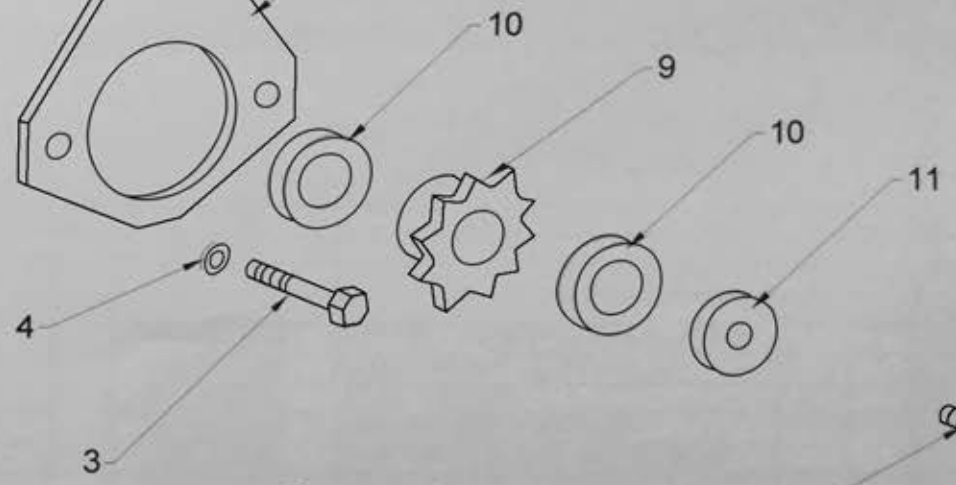

Item	Part No.	Description
1	91104006	MOTOR 250cc
2	11071312	MOTOR MTG PLATE
3	90302064	BOLT M12 X 60#
4	91601006	WASHER M12 PLAIN
5	11071313	MOTOR LOCK PLATE
6	90401114	SCREW M12 X 60
7	91601006	WASHER M12 PLAIN
8	90501006	NUT M12 PLAIN
9	90903009	CHAIN PINNION 11T X 25
10	11071320	SPACER
11	11071321	WASHER
12	90403001	SCREW M8 X 25 C'SUNK
13	90901011	CHAIN