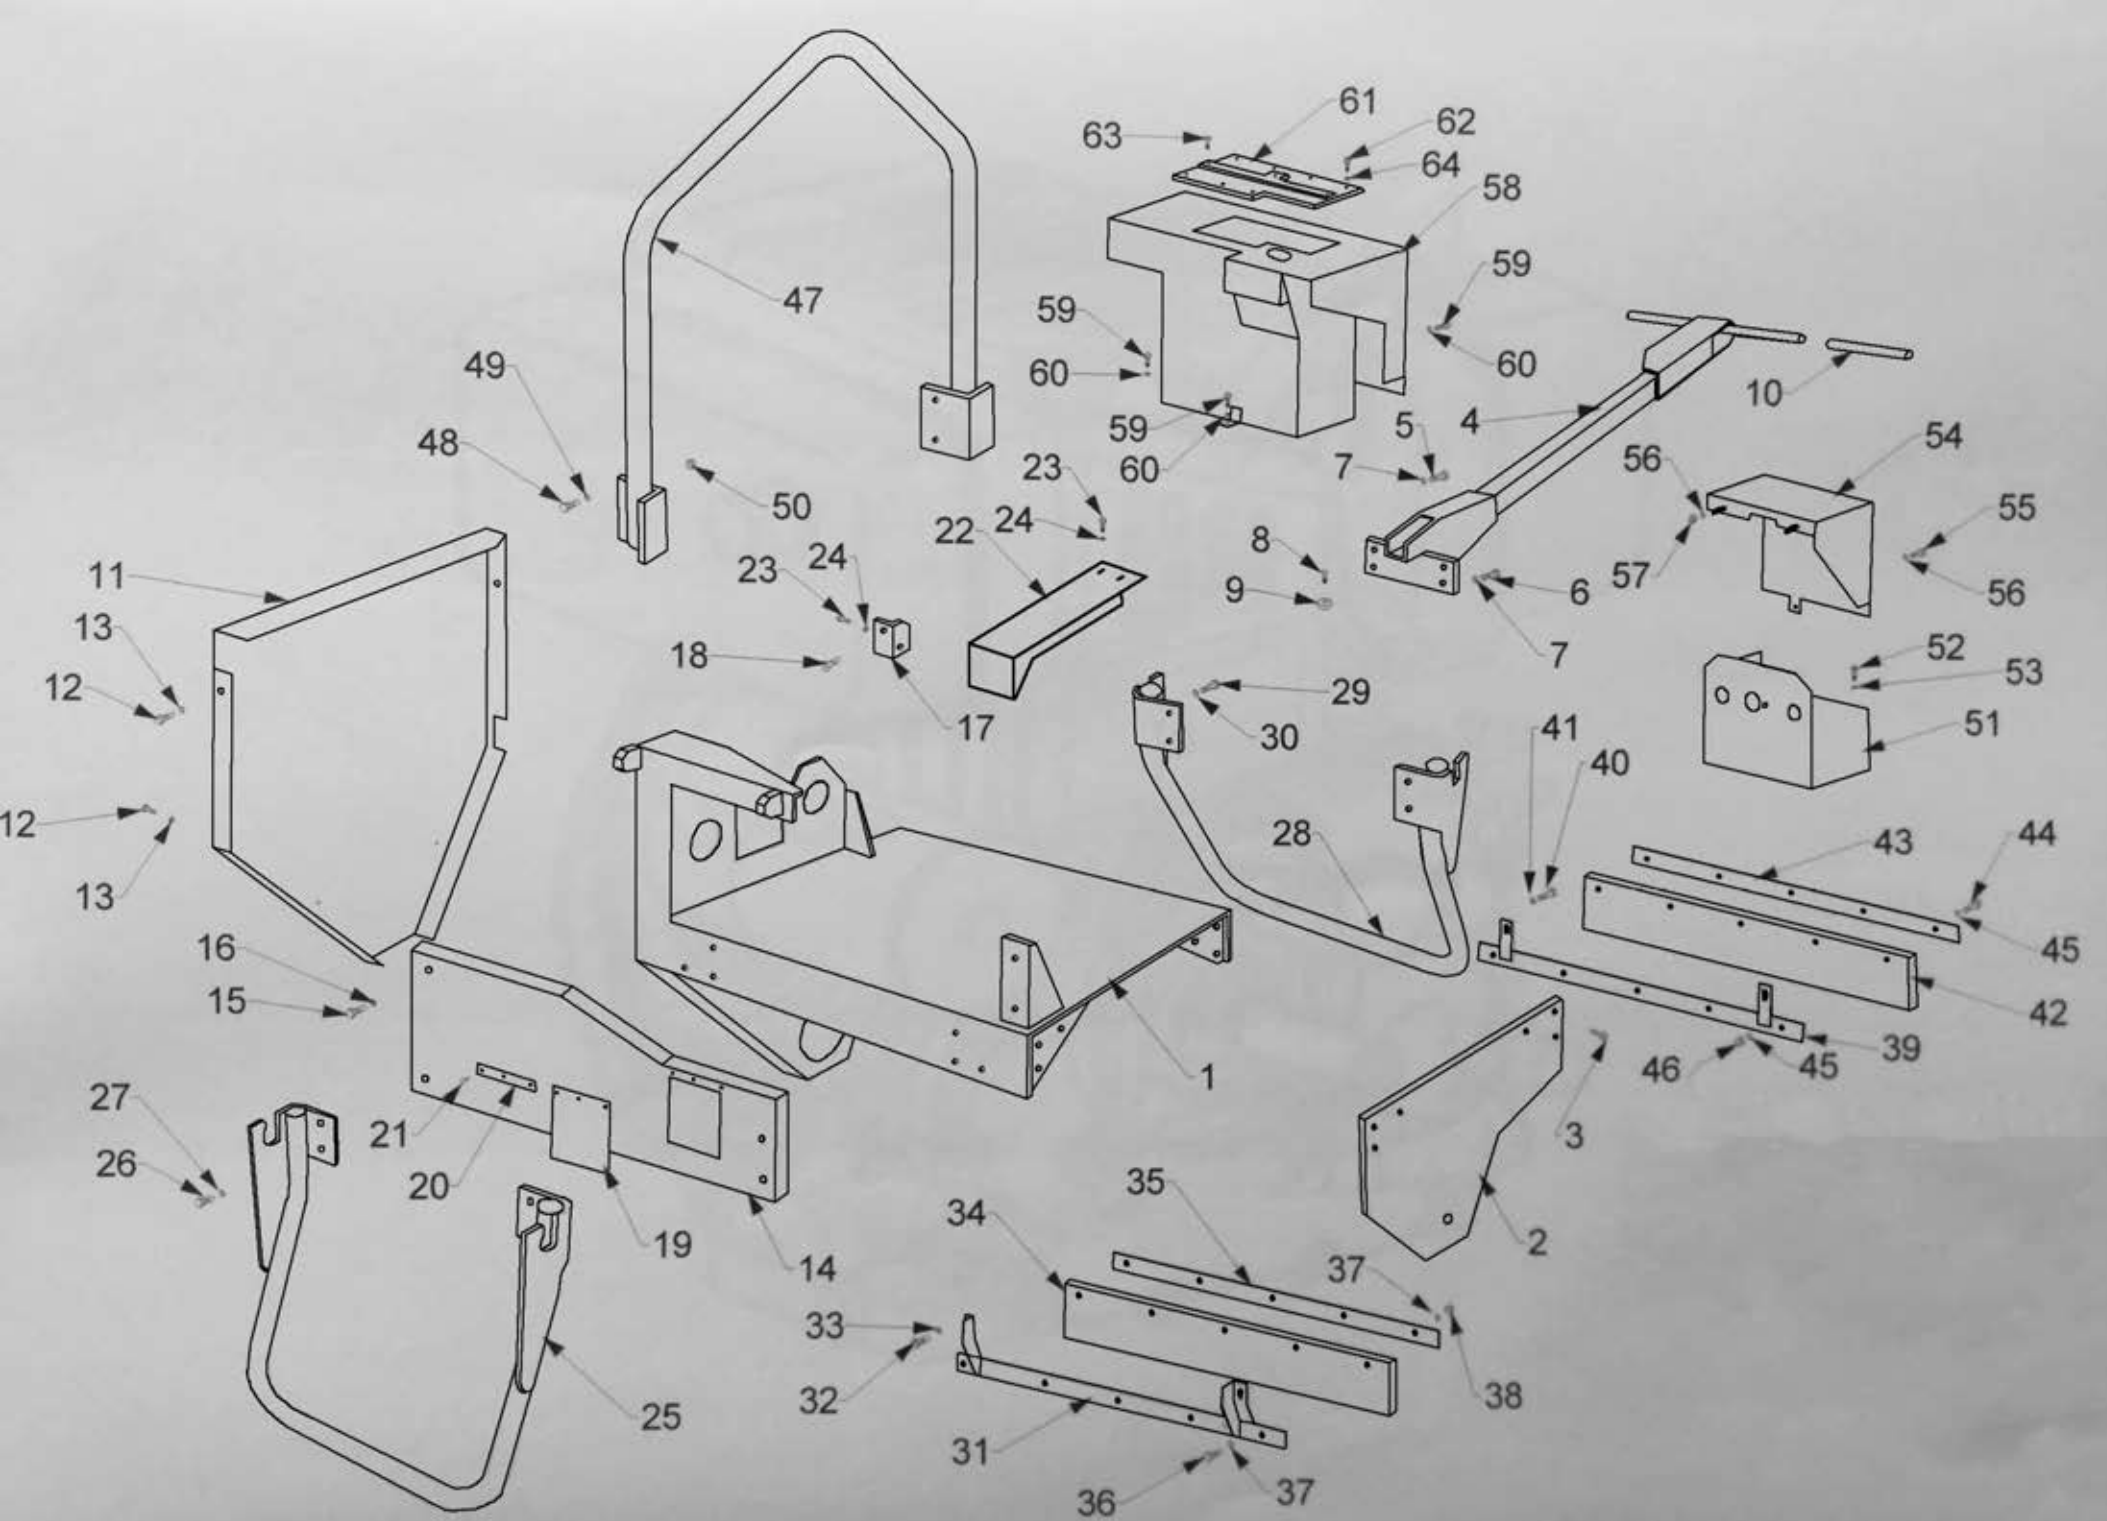

Item	Part No.	Description
1	11071204	ROLL ASSY
2	11071001	BEARING HSG DRIVE SIDE
3	11071003	BEARING HSG NON DRIVE SIDE
4	90504001	WHEEL NUT M12 X 1.5
5	90104001	BEARING SELF ALIGNING
6	110710008	SPACER INNER
7	11071007	SPACER OUTER DRIVE SIDE
8	11071009	SPACER OUTER NON DRIVE SIDE
9	90201001	CIRCLIP 90 INTERNAL
10	90102001	BEARING
11	11071002	TRUNNION
12	91501002	FLEXIBLE MTG NON DRIVE SIDE
13	91601008	WASHER M16 PLAIN
14	90503008	NYLOC NUT M16
15	11071200	VIBRATOR SHAFT
16	90202001	CIRCLIR 40 EXTERNAL
17	11071201	DRIVE HUB
18	91501001	FLEXIBLE MTG DRIVE SIDE
19	91601005	WASHER M10 PLAIN
20	90503005	NYLOC NUT M10
21	11071203	FRAME NRG HOUSING
22	90103001	BEARING
23	90401089	SCREW M10 X 35
24	91602005	WASHER M10 SPRING
25	91601005	WASHER M10 PLAIN
26	91801004	VEE RING SEAL DRIVE SIDE
27	91801002	VEE RING SEAL NON DRIVE SIDE
28	11071260	DRIVE SPROCKET
29	11071084	TAB WASHER
30	90601002	DOWEL
31	90401065	SCREW M8 X 25
32	90803011	PULLEY 85 X 1A - 1210
33	91001002	TAPERLOCK BUSH 20-1210
34	92002001	KEY 6 SQ X 25

Item	Part No.	Description
1	11071354	EXHAUST DEFLECTOR
2	91401013	DRAIN TAP

Item	Part No.	Description
1	11071325	EXHAUST DEFLECTOR
2	90302038	DRAIN TAP
3	91601005	WASHER M10 PLAIN
4	90503005	NYLOC NUT M10
5	11071314	ENGINE MTG PLATE L70
6	91501006	ENGINE MOUNT
7	90401088	SCREW M10 X 30
8	91602005	WASHER M10 SPRING
9	90401061	SCREW M8 X 16
10	91602004	WASHER M8 SPRING
11	91601004	WASHER M8 PLAIN

Item	Part No.	Description
1	91104006	MOTOR 250cc
2	11071312	MOTOR MTG PLATE
3	90302064	BOLT M12 X 60#
4	91601006	WASHER M12 PLAIN
5	11071313	MOTOR LOCK PLATE
6	90401114	SCREW M12 X 60
7	91601006	WASHER M12 PLAIN
8	90501006	NUT M12 PLAIN
9	90903009	CHAIN PINNION 11T X 25
10	11071320	SPACER
11	11071321	WASHER
12	90403001	SCREW M8 X 25 C'SUNK
13	90901011	CHAIN