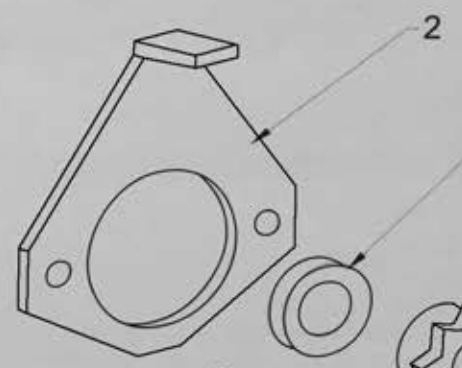

Item	Part No.	Description
1	91104006	MOTOR 250cc
2	11071312	MOTOR MTG PLATE
3	90302064	BOLT M12 X 60#
4	91601006	WASHER M12 PLAIN
5	11071313	MOTOR LOCK PLATE
6	90401114	SCREW M12 X 60
7	91601006	WASHER M12 PLAIN
8	90501006	NUT M12 PLAIN
9	90903009	CHAIN PINNION 11T X 25
10	11071320	SPACER
11	11071321	WASHER
12	90403001	SCREW M8 X 25 C'SUNK
13	90901011	CHAIN