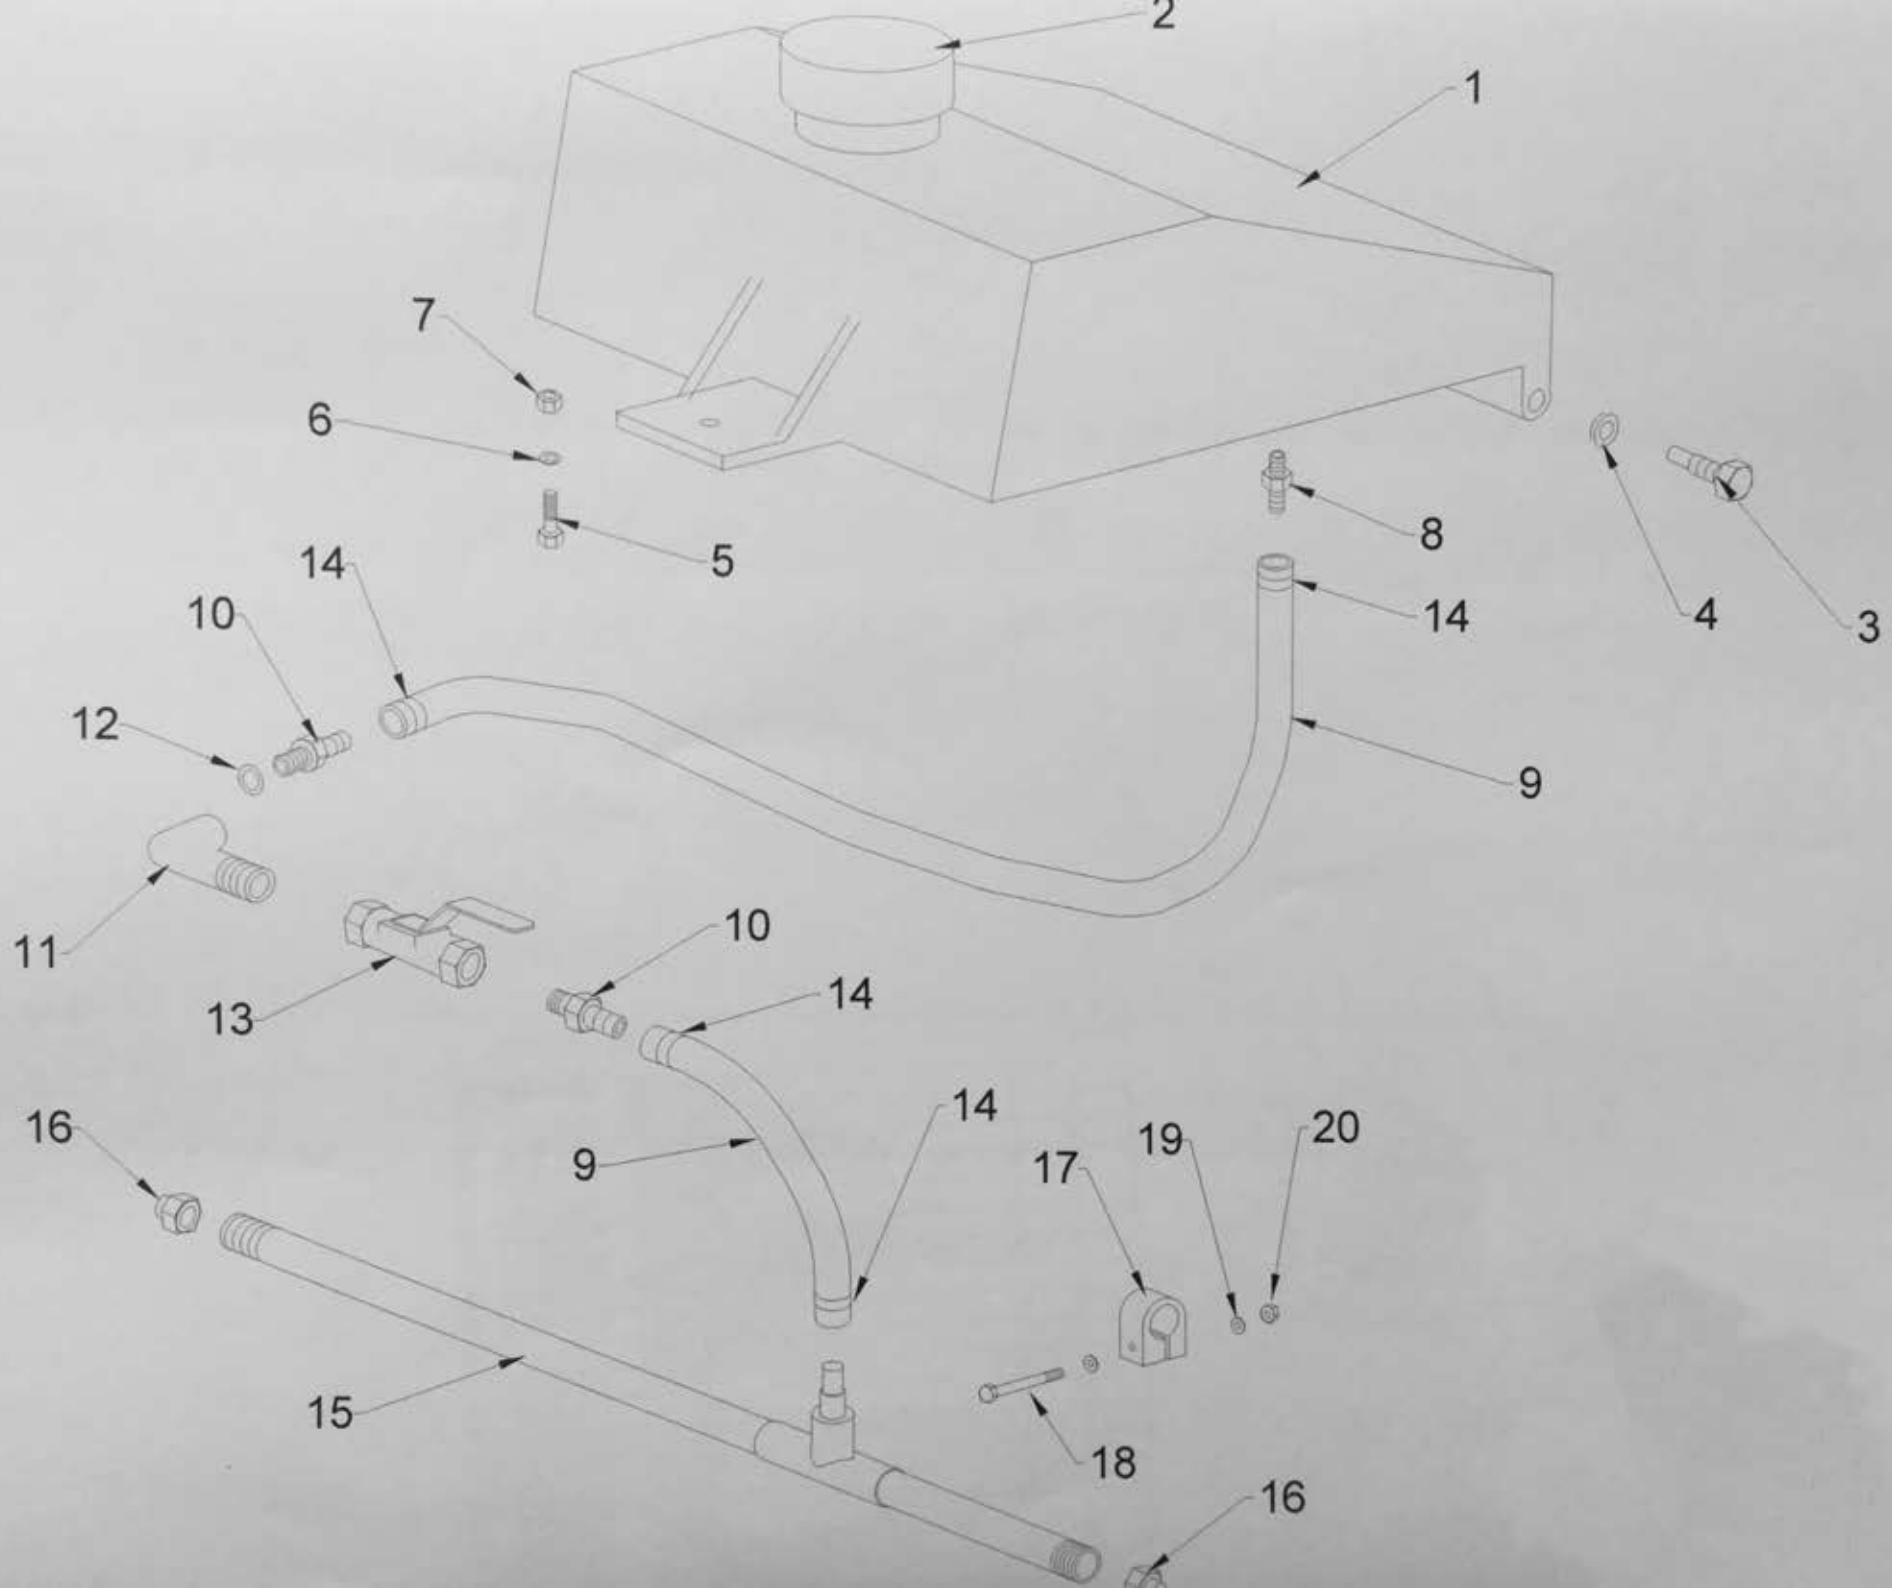

Item	Part No.	Description
1	11071228	WATER TANK
2	11071228-1	WATER TANK CAP (SPARES ONLY)
3	34004013	HINGE BOLT
4	91601008	WASHER M16 PLAIN
5	90401089	SCREW M10 X 35
6	91601014	WASHER M10 LARGE
7	90503005	NYLOC NUT M10
8	91201009	HOSE TAIL 3/8"BSP - 1/2" HOSE
9	91201006	HOSE 1/2"
10	91201009	HOSE TAIL 3/8"BSP - 1/2" HOSE
11	91201023	ELBOW 3/8"BSP M/F BRASS
12	91202053	SEAL 3/8"BSP
13	91201022	TAP 3/8"BSP
14	90204001	HOSE CLIP
15	11071337	SPRAY BAR
16	91201019	END CAP 3/8"BSP
17	90203004	CLIP
18	90401046	SCREW M6 X 35
19	91601003	WASHER M6 PLAIN
20	90503003	NYLOC NUT M6