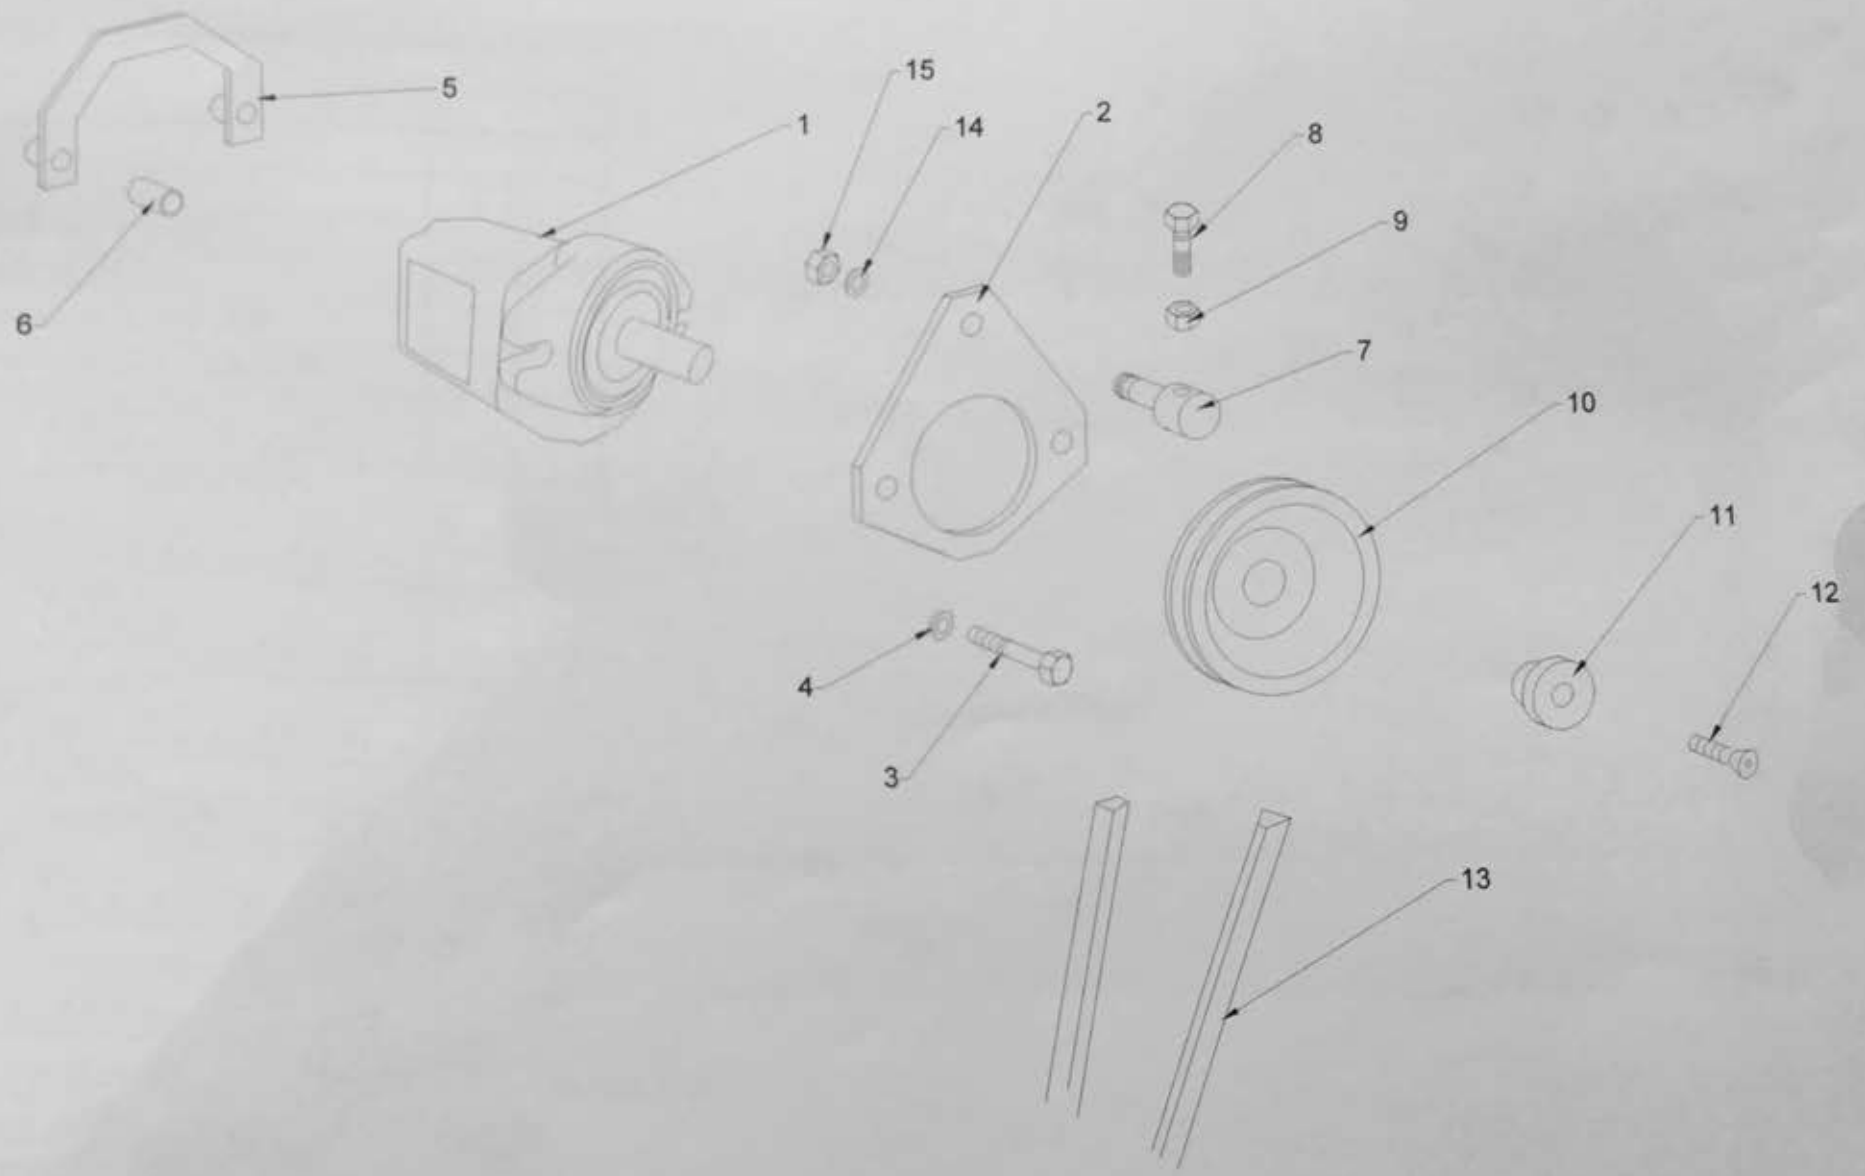

Item	Part No.	Description
1	11071354	EXHAUST DEFLECTOR
2	91401013	DRAIN TAP

Item	Part No.	Description
1	11071325	EXHAUST DEFLECTOR
2	90302038	DRAIN TAP
3	91601005	WASHER M10 PLAIN
4	90503005	NYLOC NUT M10
5	11071314	ENGINE MTG PLATE L70
6	91501006	ENGINE MOUNT
7	90401088	SCREW M10 X 30
8	91602005	WASHER M10 SPRING
9	90401061	SCREW M8 X 16
10	91602004	WASHER M8 SPRING
11	91601004	WASHER M8 PLAIN

Item	Part No.	Description
1	92301002	BELLHOUSING
2	90401065	SCREW M8 X 25
3	91602004	WASHER M8 SPRING
4	91601004	WASHER M8 PLAIN
5	11071315	PUMP SUPPORT BRACKET
6	90401063	SCREW M8 X 20
7	91602004	WASHER M8 SPRING
8	91601004	WASHER M8 PLAIN
9	11071316	SPACER
10	90401089	SCREW M10 X 35
11	91601005	WASHER M10 PLAIN
12	91602005	WASHER M10 SPRING
13	11071323	COUPLING SPACER
14	92303006	COUPLING COMPLETE
15	91103017	PUMP 8.4cc
16	91103018	PUMP KIT
17	90402012	SCREW M10 X 35 SKT CAP
18	91601005	WASHER M10 PLAIN
19	91103016	PG PUMP
20	90401089	SCREW M10 X 35
21	91602005	WASHER M10 SPRING
22	91601005	WASHER M10 PLAIN

Item	Part No.	Description
1	93101046	HOSE CHARGE SUCTION
2	91202104	9/16"UN / 3/8"BSP ADJ ELBOW
3	91202107	9/16"UN / 3/8"BSP M/M ADAPTOR
4	93101047	HOSE CHARGE RETURN
5	91202066	3/8"BSP M/M ADAPTOR
6	91202054	SEAL 3/8"BSP
7	91202105	3/4" UN / 3/8"BSP ADJ ELBOW
8	93101048	HOSE PUMP - MOTOR FWD
9	91202050	1/2" / 3/8"BSP M/M ADAPTOR
10	91202002	SEAL 1/2"BSP
11	93101049	HOSE PUMP - MOTOR REV

Item	Part No.	Description
1	91104007	MOTOR 8.4cc
2	11071304	MOTOR MTG PLATE
3	90401096	SCREW M10 X 70
4	91601005	WASHER M10 PLAIN
5	11071306	MOTOR LOCK PLATE
6	11071353	MOTOR LOCK PLATE SPACER
7	11071310	ADJUSTER ANCHOR
8	90401094	SCREW M10 X 60
9	90501005	NUT M10 PLAIN
10	11071300	PULLEY
11	11071305	WASHER
12	90403003	SCREW M8 X 35 C'SUNK
13	90801018	BELT XPA1360
14	91601005	WASHER M10 PLAIN
15	90503005	NUT M10 NYLOC