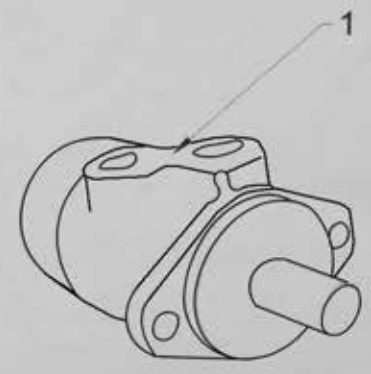

Item	Part No.	Description
1	11071354	EXHAUST DEFLECTOR
2	91401013	DRAIN TAP

Item	Part No.	Description
1	11071325	EXHAUST DEFLECTOR
2	90302038	DRAIN TAP
3	91601005	WASHER M10 PLAIN
4	90503005	NYLOC NUT M10
5	11071314	ENGINE MTG PLATE L70
6	91501006	ENGINE MOUNT
7	90401088	SCREW M10 X 30
8	91602005	WASHER M10 SPRING
9	90401061	SCREW M8 X 16
10	91602004	WASHER M8 SPRING
11	91601004	WASHER M8 PLAIN

Item	Part No.	Description
1	92301002	BELLHOUSING
2	90401065	SCREW M8 X 25
3	91602004	WASHER M8 SPRING
4	91601004	WASHER M8 PLAIN
5	11071315	PUMP SUPPORT BRACKET
6	90401063	SCREW M8 X 20
7	91602004	WASHER M8 SPRING
8	91601004	WASHER M8 PLAIN
9	11071316	SPACER
10	90401089	SCREW M10 X 35
11	91601005	WASHER M10 PLAIN
12	91602005	WASHER M10 SPRING
13	11071323	COUPLING SPACER
14	92303006	COUPLING COMPLETE
15	91103017	PUMP 8.4cc
16	91103018	PUMP KIT
17	90402012	SCREW M10 X 35 SKT CAP
18	91601005	WASHER M10 PLAIN
19	91103016	PG PUMP
20	90401089	SCREW M10 X 35
21	91602005	WASHER M10 SPRING
22	91601005	WASHER M10 PLAIN

Item	Part No.	Description
1	93101046	HOSE CHARGE SUCTION
2	91202104	9/16"UN / 3/8"BSP ADJ ELBOW
3	91202107	9/16"UN / 3/8"BSP M/M ADAPTOR
4	93101047	HOSE CHARGE RETURN
5	91202066	3/8"BSP M/M ADAPTOR
6	91202054	SEAL 3/8"BSP
7	91202105	3/4" UN / 3/8"BSP ADJ ELBOW
8	93101048	HOSE PUMP - MOTOR FWD
9	91202050	1/2" / 3/8"BSP M/M ADAPTOR
10	91202002	SEAL 1/2"BSP
11	93101049	HOSE PUMP - MOTOR REV

Item	Part No.	Description
1	91104006	MOTOR 250cc
2	11071312	MOTOR MTG PLATE
3	90302064	BOLT M12 X 60#
4	91601006	WASHER M12 PLAIN
5	11071313	MOTOR LOCK PLATE
6	90401114	SCREW M12 X 60
7	91601006	WASHER M12 PLAIN
8	90501006	NUT M12 PLAIN
9	90903009	CHAIN PINNION 11T X 25
10	11071320	SPACER
11	11071321	WASHER
12	90403001	SCREW M8 X 25 C'SUNK
13	90901011	CHAIN