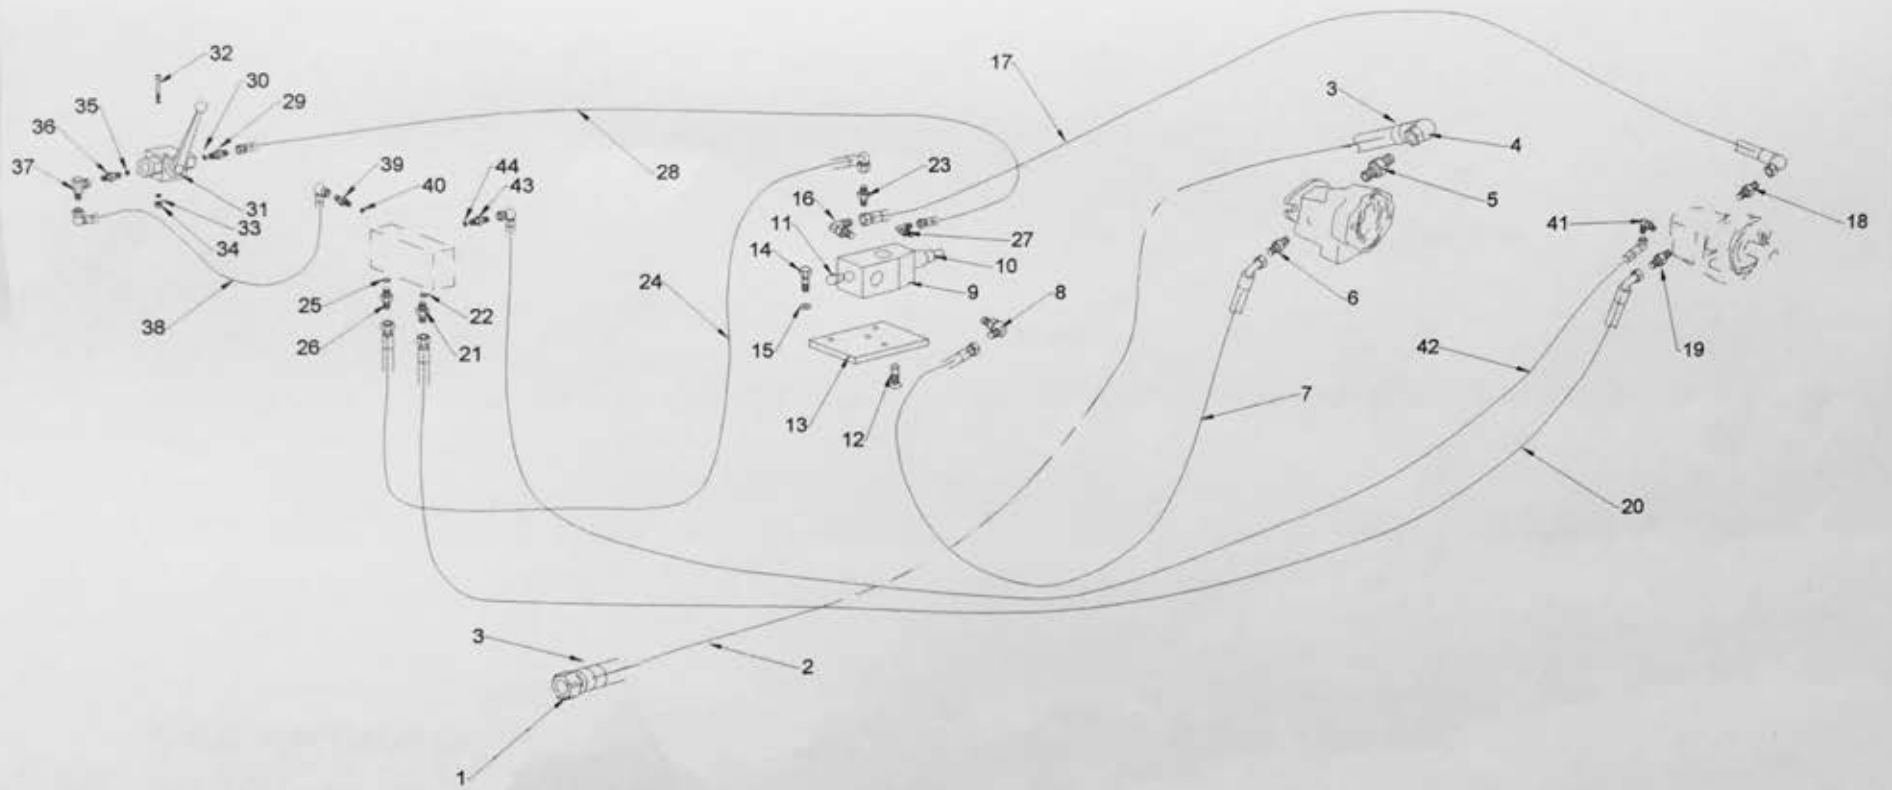

Item	Part No.	Description	Item	Part No.	Description
1	93103023	3/4" BSP STR FEM INSERT	23	91202099	7/8" UN / 1/2" BSP M/M ADAPTOR
2	93101050	3/4" SUCTION HOSE	24	93101055	HOSE VALVE - MANIFOLD
3	90204009	HOSE CLIP 22-30	25	91202002	SEAL 1/2" BSP
4	93103024	3/4" BSP 90 COMPACT FEM INSERT	26	91202039	1/2" BSP M/M ADAPTOR
5	91202098	1 1/16" UN / 3/4" BSP M/M ADAPTOR	27	91202092	9/16" UN / 1/4" BSP ADJ ELBOW
6	91202099	7/8" UN / 1/2" BSP M/M ADAPTOR	28	93101056	HOSE VALVE - CONTROL VALVE
7	93101051	HOSE PUMP - VALVE	29	91202035	1/4" BSP M/M ADAPTOR
8	91202100	7/8" UN / 1/2" BSP ADJ ELBOW	30	91202012	SEAL 1/4" BSP
9	91105006	VALVE VENTABLE RELIEF	31	91105007	CONTROL VALVE
10	91105006-1	VALVE CARTRIDGE (SPARES ONLY)	32	90401035	SCREW M5 X 50
11	91202101	1/4" NPT PLUG	33	91601011	WASHER M5 PLAIN
12	90409004	SCREW 3/8" NC X 3/4" C'SUNK	34	90503012	NYLOC NUT M5
13	11071317	VALVE MTG PLATE	35	91202012	SEAL 1/4" BSP
14	90401065	SCREW M8 X 25	36	91202035	1/4" BSP M/M ADAPTOR
15	91602004	WASHER M8 SPRING	37	91202103	1/4" BSP M/F SW COMPACT ELBOW
16	91202100	7/8" UN / 1/2" BSP ADJ ELBOW	38	93101057	HOSE CONTROL VALVE - MANIFOLD
17	93101052	HOSE VALVE - MOTOR	39	91202035	1/4" BSP M/M ADAPTOR
18	91202099	7/8" UN / 1/2" BSP M/M ADAPTOR	40	91202012	SEAL 1/4" BSP
19	91202099	7/8" UN / 1/2" BSP M/M ADAPTOR	41	91202097	9/16" UN / 1/4" BSP ADJ ELBOW
20	93101053	HOSE MOTOR - MANIFOLD	42	93101058	HOSE MOTOR DRAIN - MANIFOLD
21	91202039	1/2" BSP M/M ADAPTOR	43	91202035	1/4" BSP M/M ADAPTOR
22	91202002	SEAL 1/2" BSP	44	91202012	SEAL 1/4" BSP