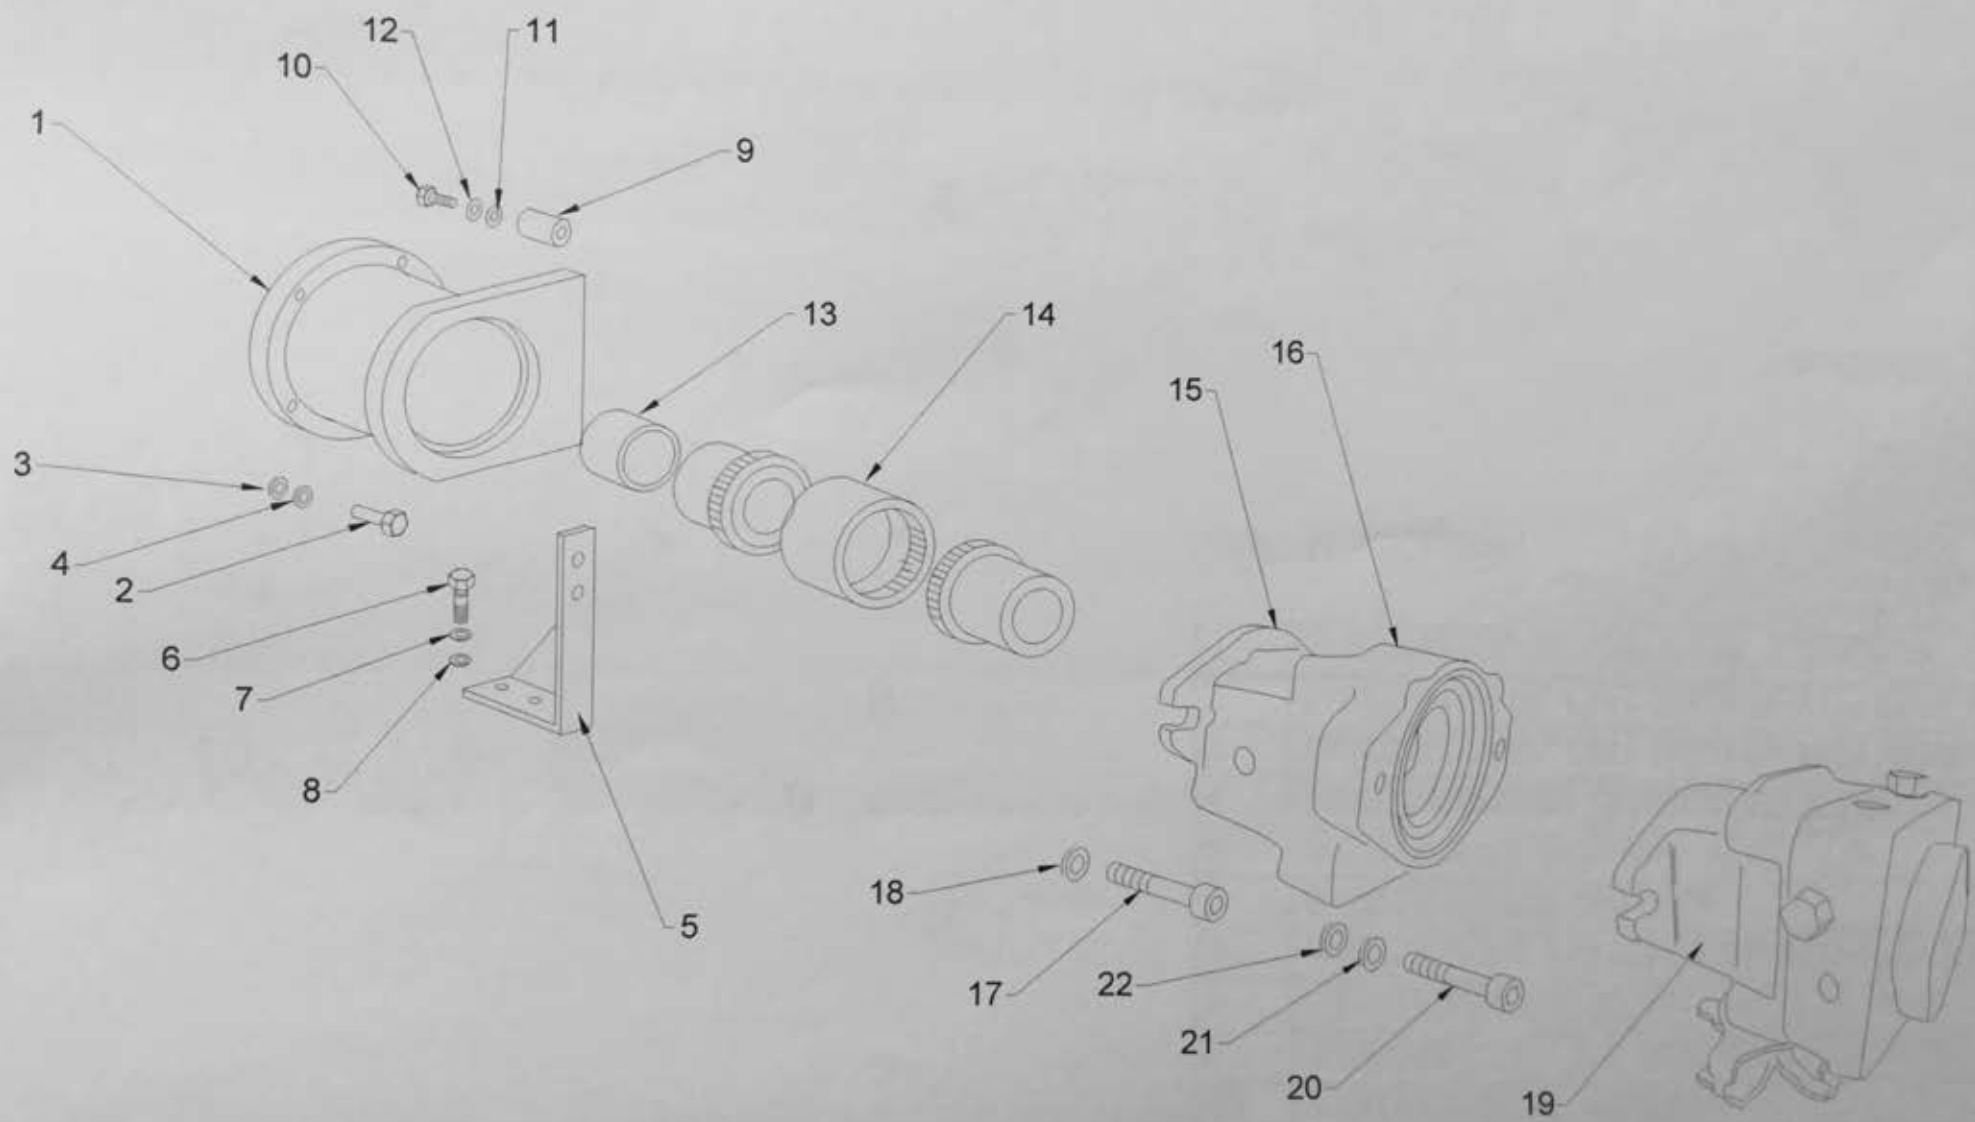

Item	Part No.	Description
1	11071204	ROLL ASSY
2	11071001	BEARING HSG DRIVE SIDE
3	11071003	BEARING HSG NON DRIVE SIDE
4	90504001	WHEEL NUT M12 X 1.5
5	90104001	BEARING SELF ALIGNING
6	110710008	SPACER INNER
7	11071007	SPACER OUTER DRIVE SIDE
8	11071009	SPACER OUTER NON DRIVE SIDE
9	90201001	CIRCLIP 90 INTERNAL
10	90102001	BEARING
11	11071002	TRUNNION
12	91501002	FLEXIBLE MTG NON DRIVE SIDE
13	91601008	WASHER M16 PLAIN
14	90503008	NYLOC NUT M16
15	11071200	VIBRATOR SHAFT
16	90202001	CIRCLIR 40 EXTERNAL
17	11071201	DRIVE HUB
18	91501001	FLEXIBLE MTG DRIVE SIDE
19	91601005	WASHER M10 PLAIN
20	90503005	NYLOC NUT M10
21	11071203	FRAME NRG HOUSING
22	90103001	BEARING
23	90401089	SCREW M10 X 35
24	91602005	WASHER M10 SPRING
25	91601005	WASHER M10 PLAIN
26	91801004	VEE RING SEAL DRIVE SIDE
27	91801002	VEE RING SEAL NON DRIVE SIDE
28	11071260	DRIVE SPROCKET
29	11071084	TAB WASHER
30	90601002	DOWEL
31	90401065	SCREW M8 X 25
32	90803011	PULLEY 85 X 1A - 1210
33	91001002	TAPERLOCK BUSH 20-1210
34	92002001	KEY 6 SQ X 25

Item	Part No.	Description
1	11071354	EXHAUST DEFLECTOR
2	91401013	DRAIN TAP

Item	Part No.	Description
1	11071325	EXHAUST DEFLECTOR
2	90302038	DRAIN TAP
3	91601005	WASHER M10 PLAIN
4	90503005	NYLOC NUT M10
5	11071314	ENGINE MTG PLATE L70
6	91501006	ENGINE MOUNT
7	90401088	SCREW M10 X 30
8	91602005	WASHER M10 SPRING
9	90401061	SCREW M8 X 16
10	91602004	WASHER M8 SPRING
11	91601004	WASHER M8 PLAIN

Item	Part No.	Description
1	91104007	MOTOR 8.4cc
2	11071304	MOTOR MTG PLATE
3	90401096	SCREW M10 X 70
4	91601005	WASHER M10 PLAIN
5	11071306	MOTOR LOCK PLATE
6	11071353	MOTOR LOCK PLATE SPACER
7	11071310	ADJUSTER ANCHOR
8	90401094	SCREW M10 X 60
9	90501005	NUT M10 PLAIN
10	11071300	PULLEY
11	11071305	WASHER
12	90403003	SCREW M8 X 35 C'SUNK
13	90801018	BELT XPA1360
14	91601005	WASHER M10 PLAIN
15	90503005	NUT M10 NYLOC