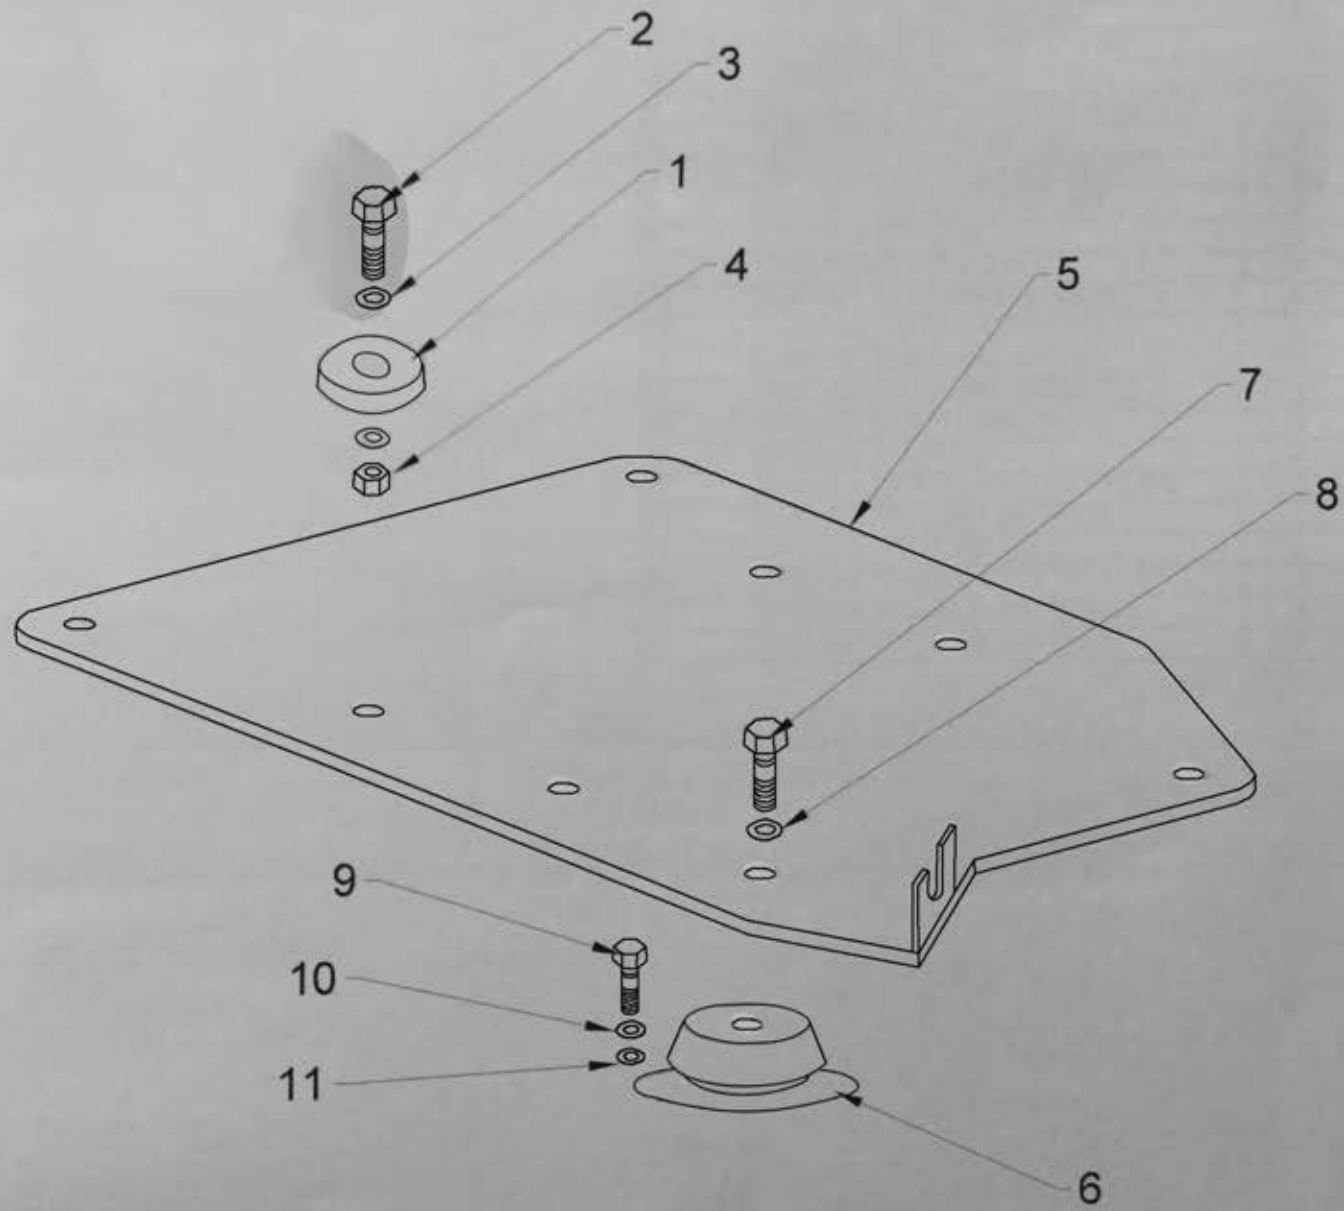

Item	Part No.	Description
1	11071204	ROLL ASSY
2	11071001	BEARING HSG DRIVE SIDE
3	11071003	BEARING HSG NON DRIVE SIDE
4	90504001	WHEEL NUT M12 X 1.5
5	90104001	BEARING SELF ALIGNING
6	110710008	SPACER INNER
7	11071007	SPACER OUTER DRIVE SIDE
8	11071009	SPACER OUTER NON DRIVE SIDE
9	90201001	CIRCLIP 90 INTERNAL
10	90102001	BEARING
11	11071002	TRUNNION
12	91501002	FLEXIBLE MTG NON DRIVE SIDE
13	91601008	WASHER M16 PLAIN
14	90503008	NYLOC NUT M16
15	11071200	VIBRATOR SHAFT
16	90202001	CIRCLIR 40 EXTERNAL
17	11071201	DRIVE HUB
18	91501001	FLEXIBLE MTG DRIVE SIDE
19	91601005	WASHER M10 PLAIN
20	90503005	NYLOC NUT M10
21	11071203	FRAME NRG HOUSING
22	90103001	BEARING
23	90401089	SCREW M10 X 35
24	91602005	WASHER M10 SPRING
25	91601005	WASHER M10 PLAIN
26	91801004	VEE RING SEAL DRIVE SIDE
27	91801002	VEE RING SEAL NON DRIVE SIDE
28	11071260	DRIVE SPROCKET
29	11071084	TAB WASHER
30	90601002	DOWEL
31	90401065	SCREW M8 X 25
32	90803011	PULLEY 85 X 1A - 1210
33	91001002	TAPERLOCK BUSH 20-1210
34	92002001	KEY 6 SQ X 25

Item	Part No.	Description
1	11071354	EXHAUST DEFLECTOR
2	91401013	DRAIN TAP

Item	Part No.	Description
1	11071325	EXHAUST DEFLECTOR
2	90302038	DRAIN TAP
3	91601005	WASHER M10 PLAIN
4	90503005	NYLOC NUT M10
5	11071314	ENGINE MTG PLATE L70
6	91501006	ENGINE MOUNT
7	90401088	SCREW M10 X 30
8	91602005	WASHER M10 SPRING
9	90401061	SCREW M8 X 16
10	91602004	WASHER M8 SPRING
11	91601004	WASHER M8 PLAIN